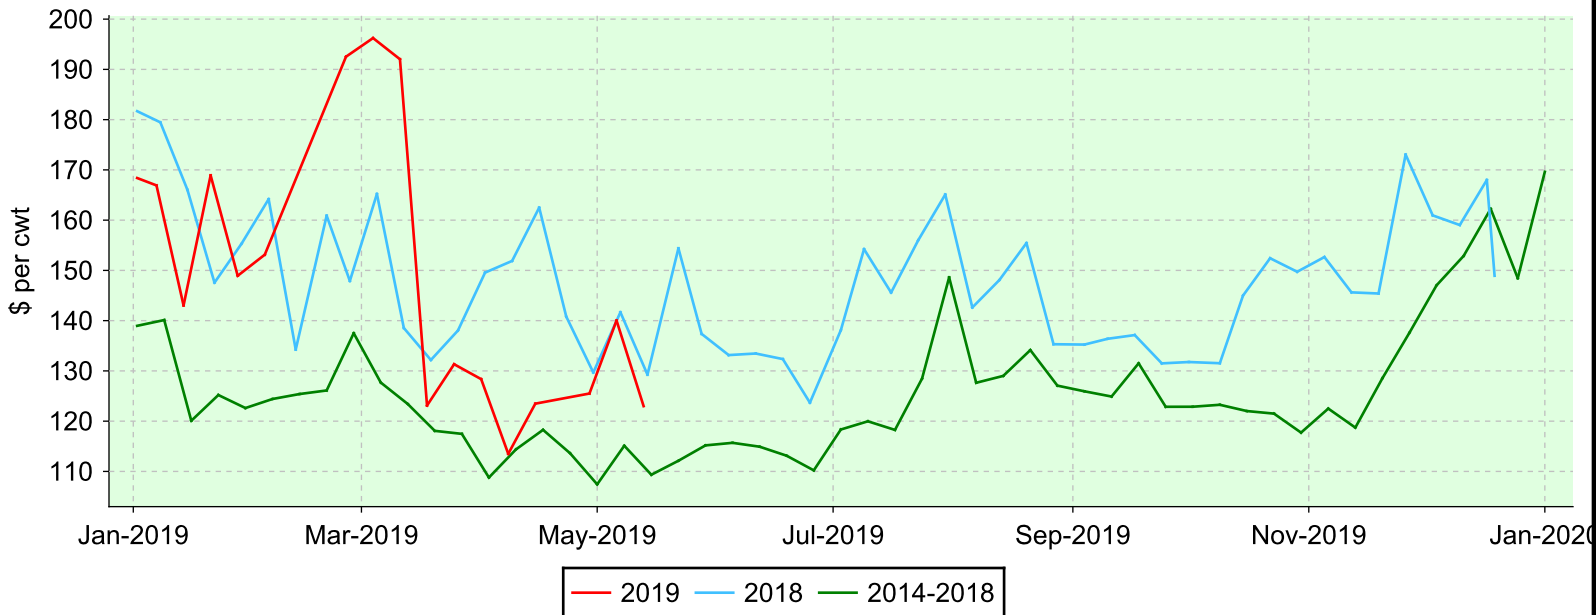

Sheep (all weights)

Ontario Stockyards Inc., Monday sales.

Average Price

Volume