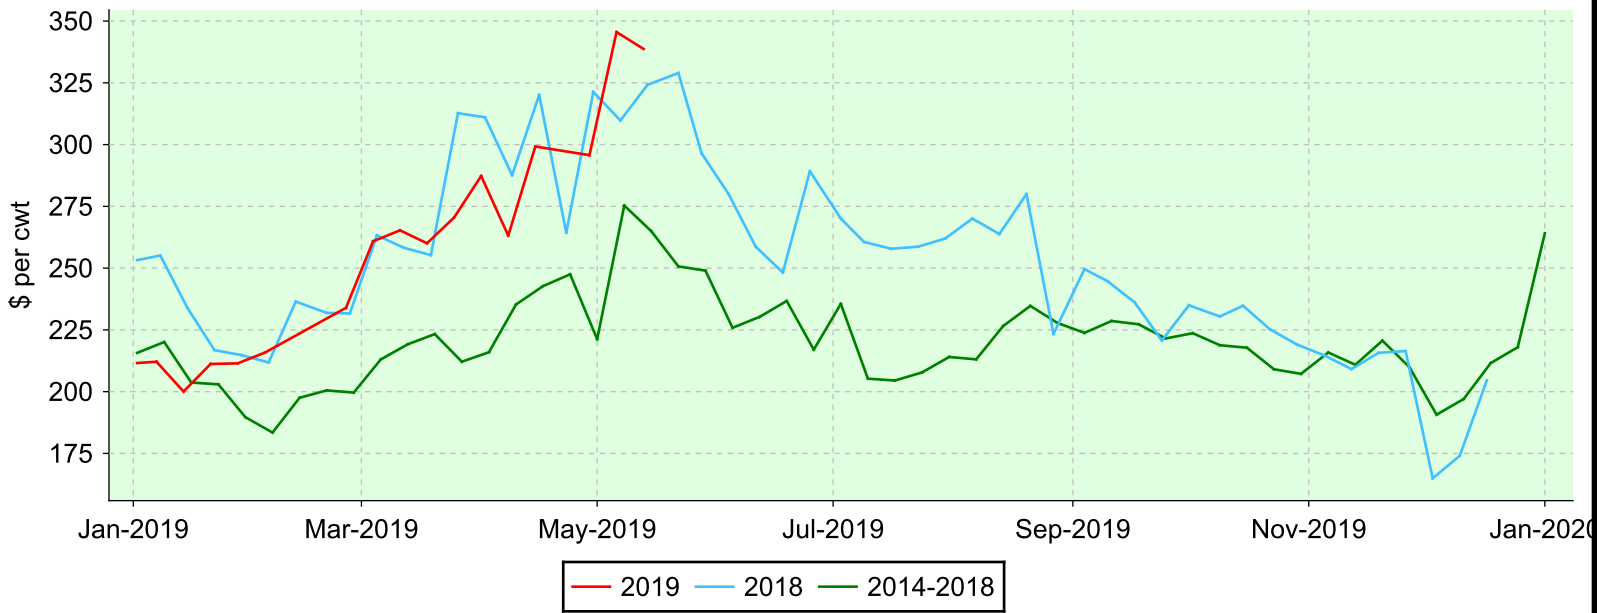

Lambs 95-109 lbs.

Ontario Stockyards Inc., Monday sales.

Average Price

Volume