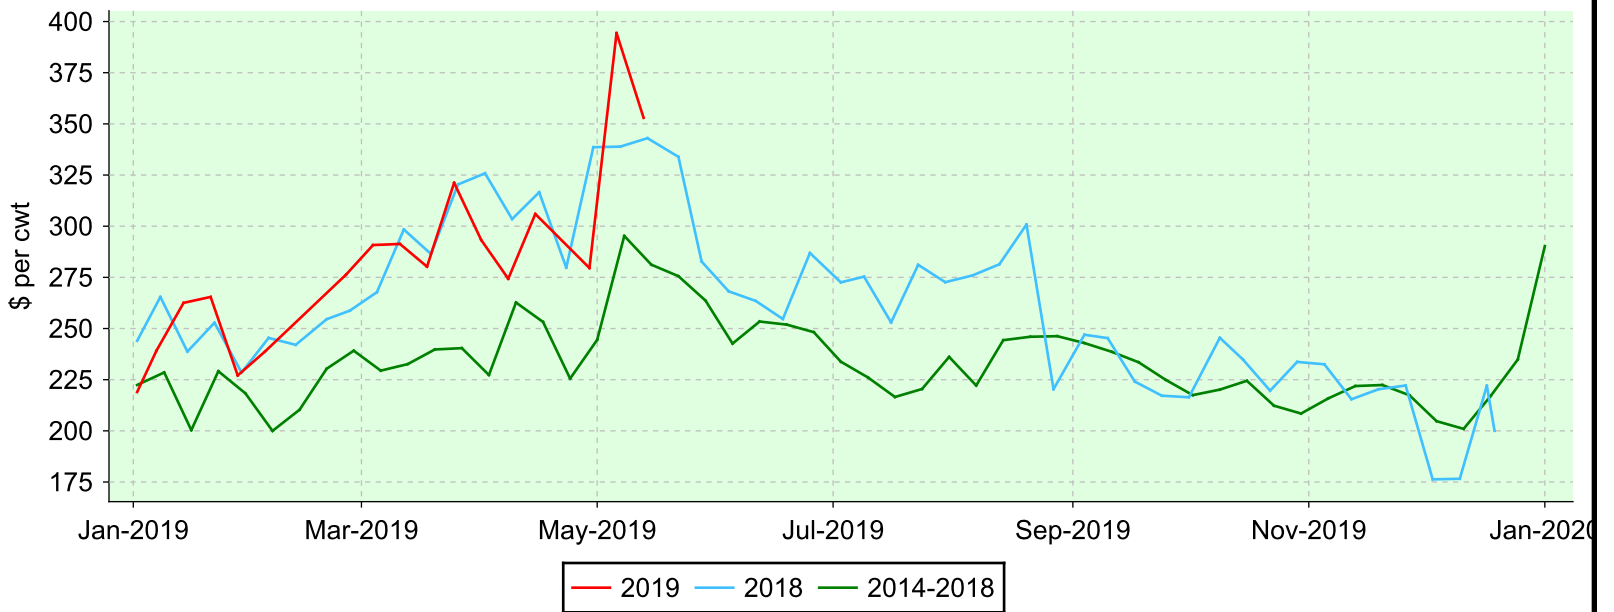

# Lambs 80-94 lbs.

Ontario Stockyards Inc., Monday sales.

## Average Price