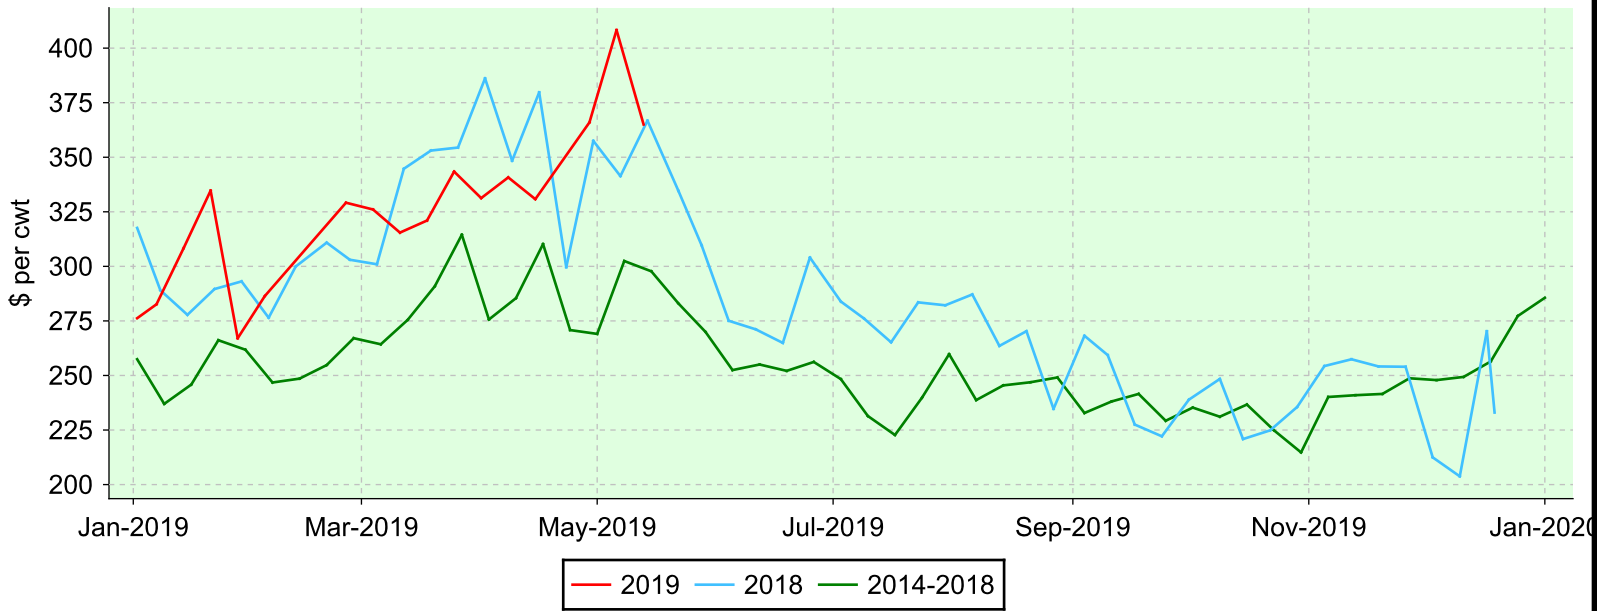

Lambs 65-79 lbs.

Ontario Stockyards Inc., Monday sales.

Average Price

Volume