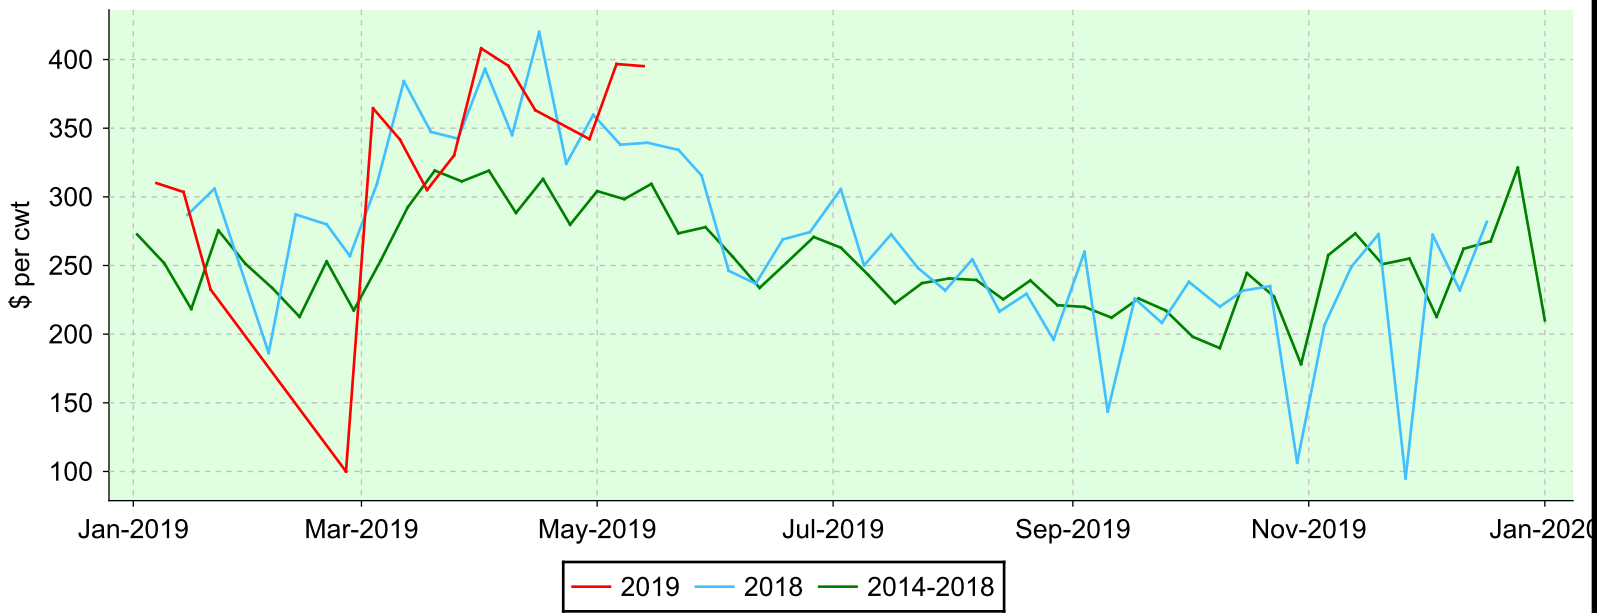

# Lambs under 50 lbs.

Ontario Stockyards Inc., Monday sales.

## Average Price