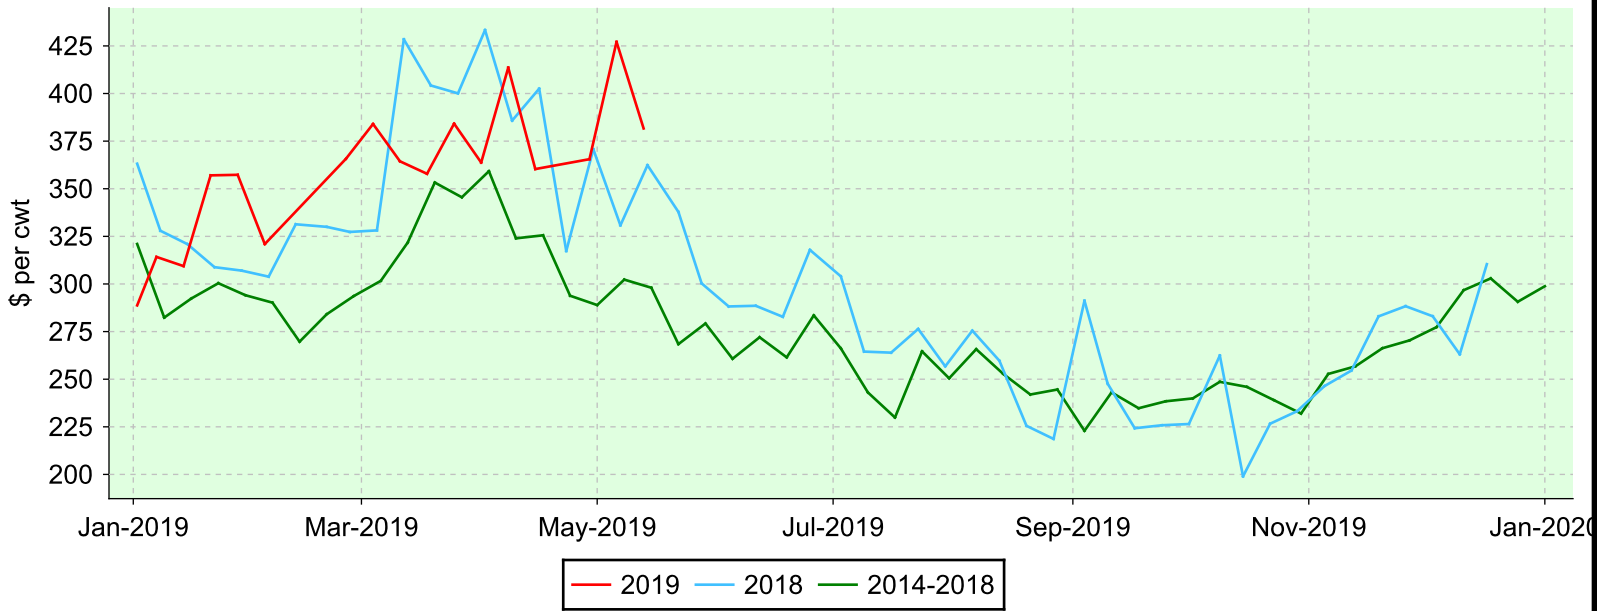

Lambs 50-64 lbs.

Ontario Stockyards Inc., Monday sales.

Average Price

Volume