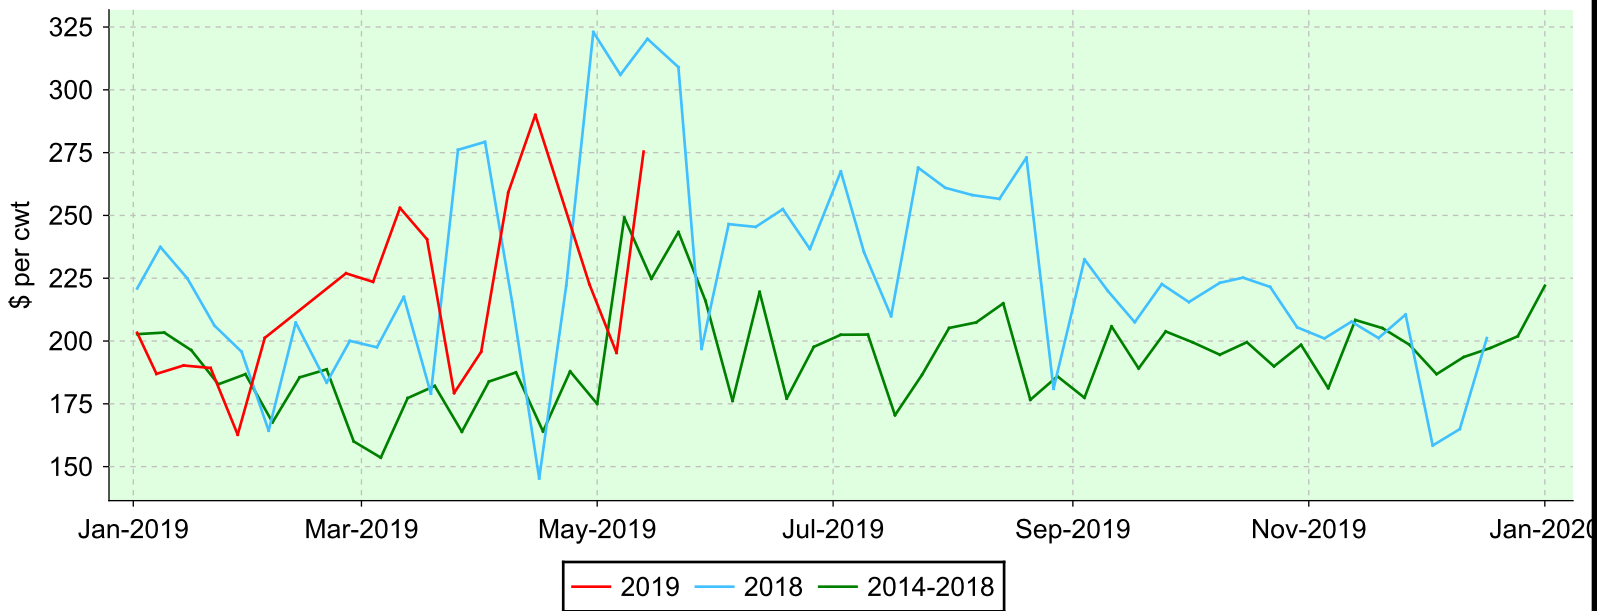

# Lambs 110 lbs. and over

Ontario Stockyards Inc., Monday sales.

## Average Price