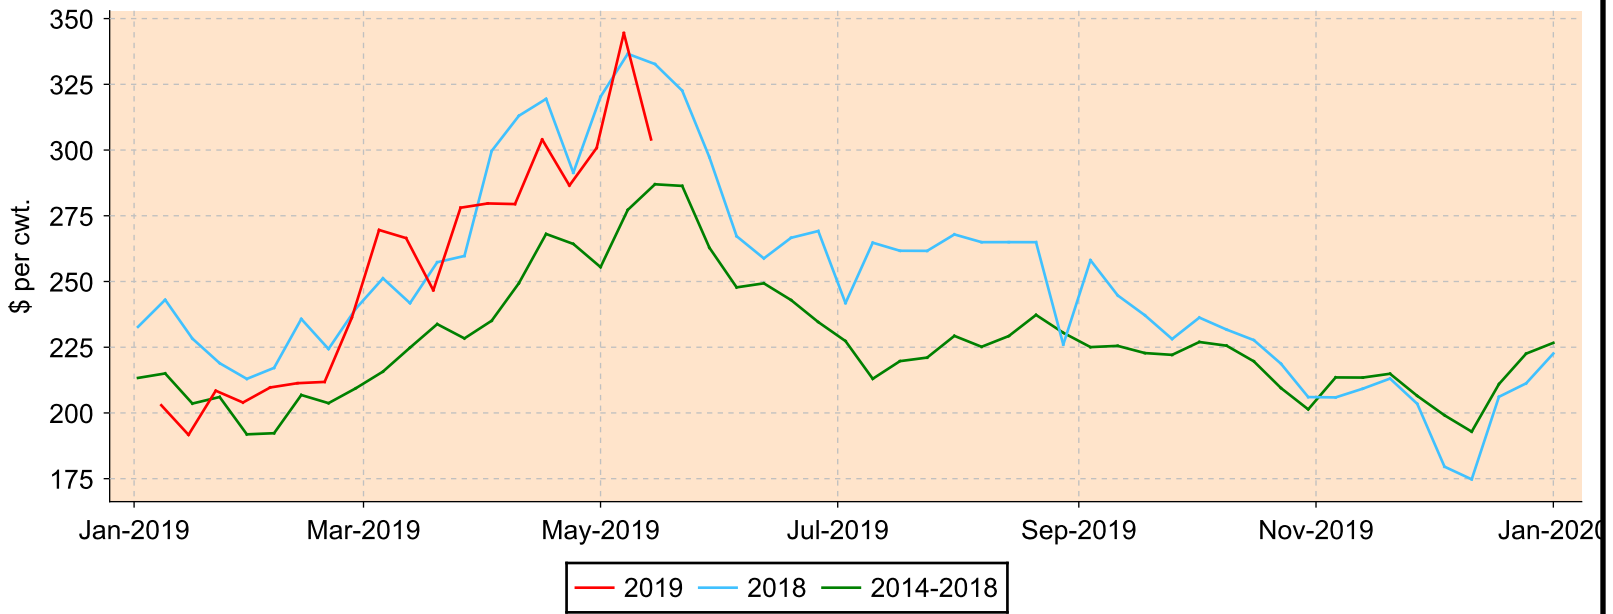

Lambs 95-109 lbs.

All sales from all reporting markets

Average Weekly Price

Weekly Volume