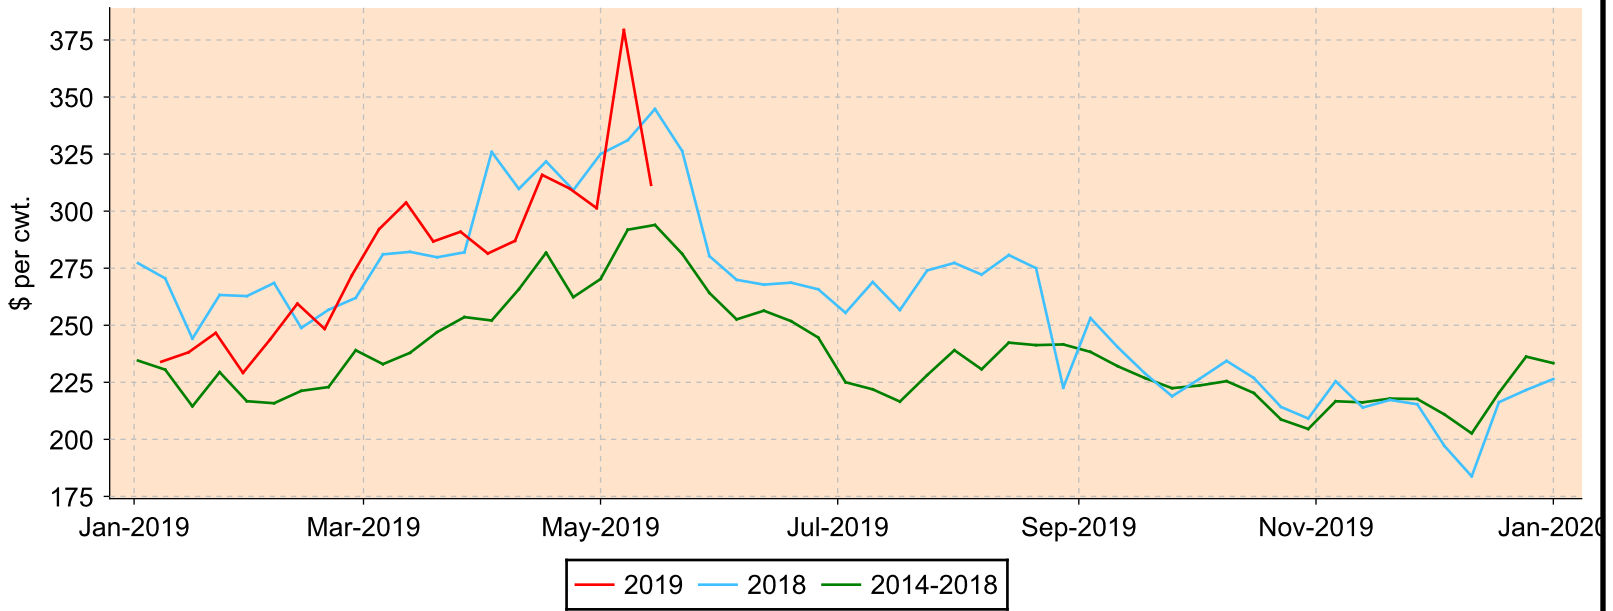

Lambs 80-94 lbs.

All sales from all reporting markets

Average Weekly Price

Weekly Volume