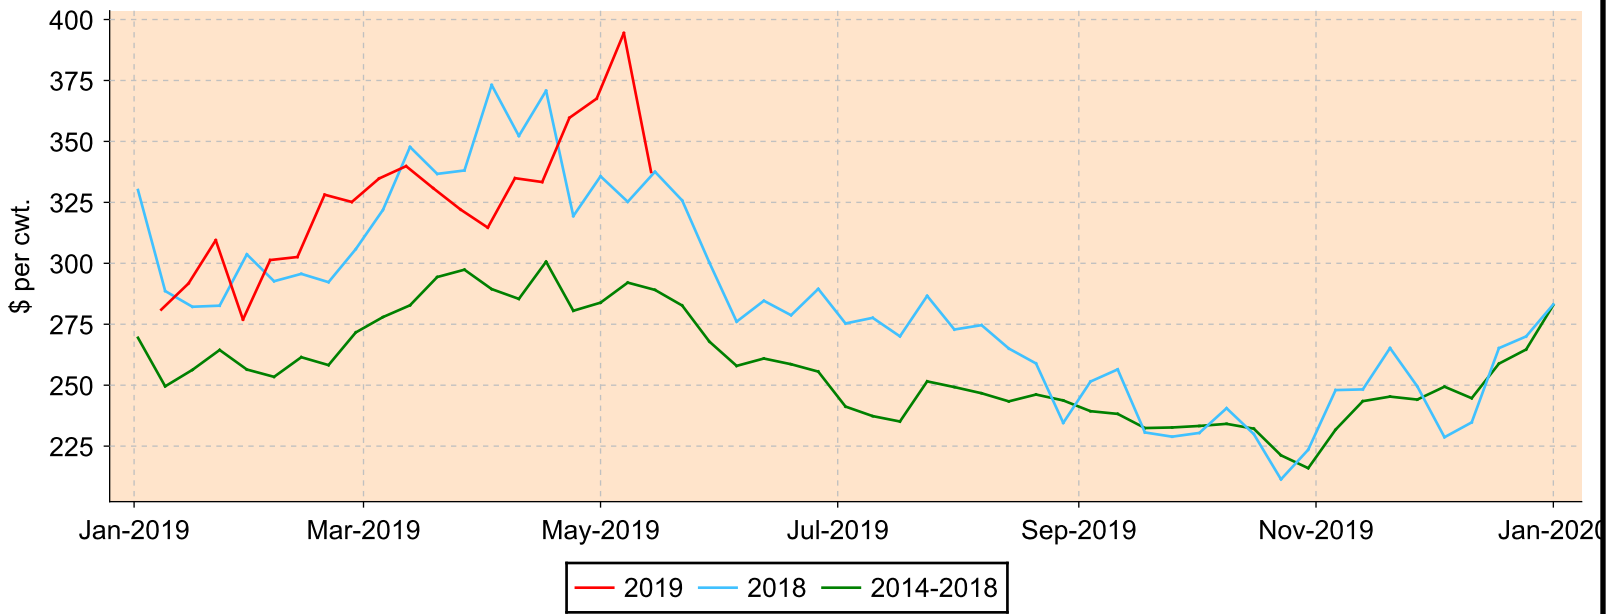

Lambs 65-79 lbs.

All sales from all reporting markets

Average Weekly Price

Weekly Volume