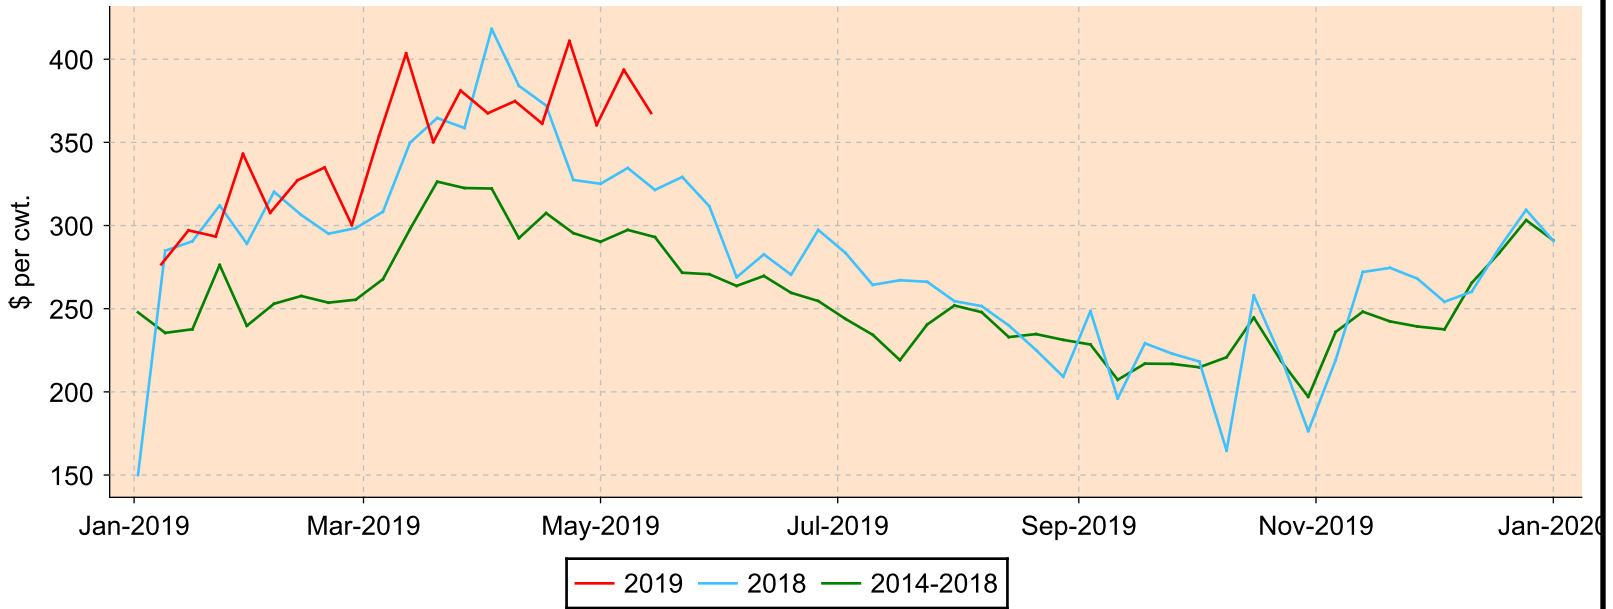

Lambs under 50 lbs.

All sales from all reporting markets

Average Weekly Price

Weekly Volume