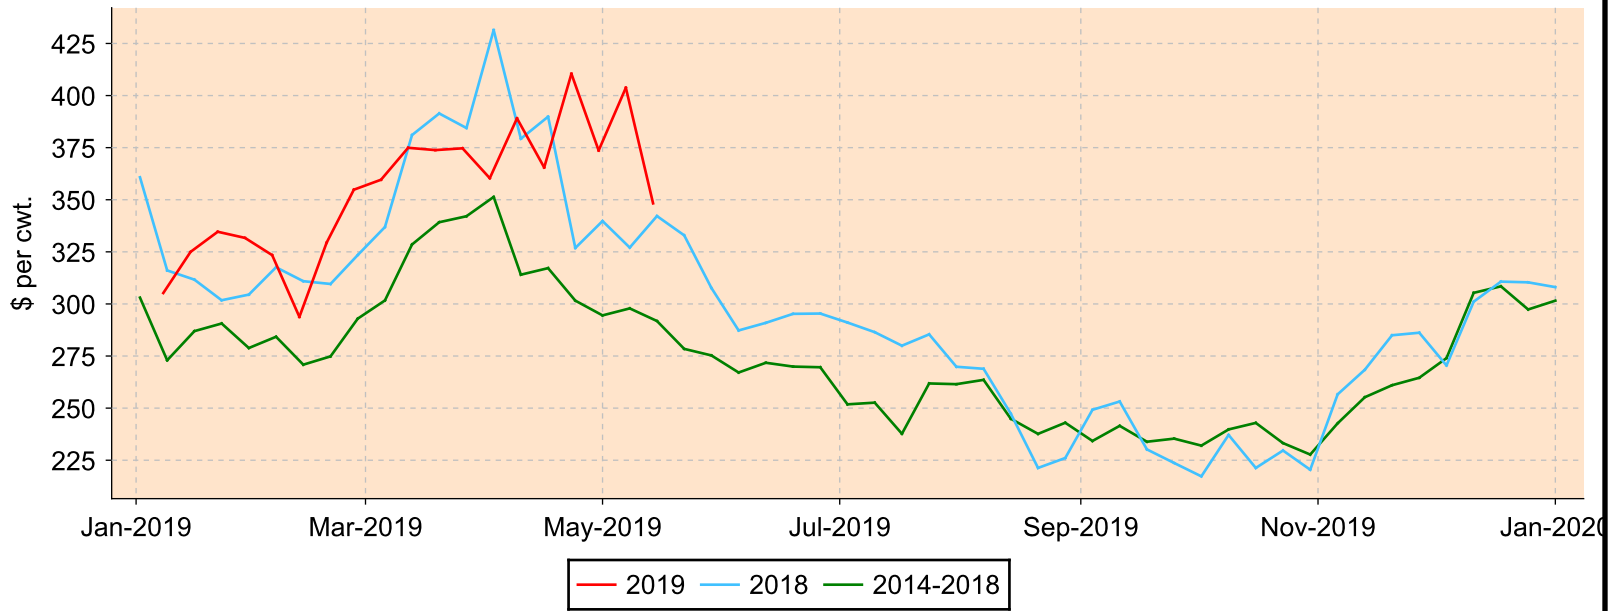

Lambs 50-64 lbs.

All sales from all reporting markets

Average Weekly Price

Weekly Volume