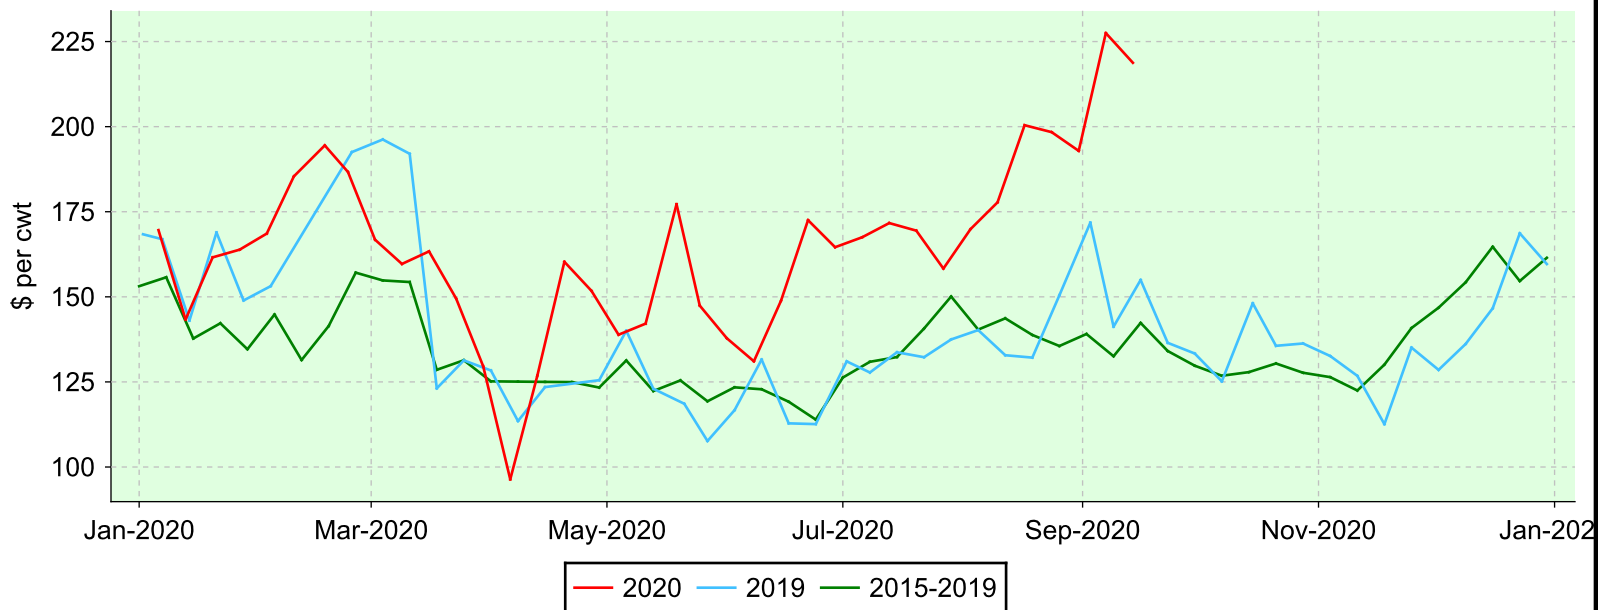

Sheep (all weights)

Ontario Stockyards Inc., Monday sales.

Average Price

Volume