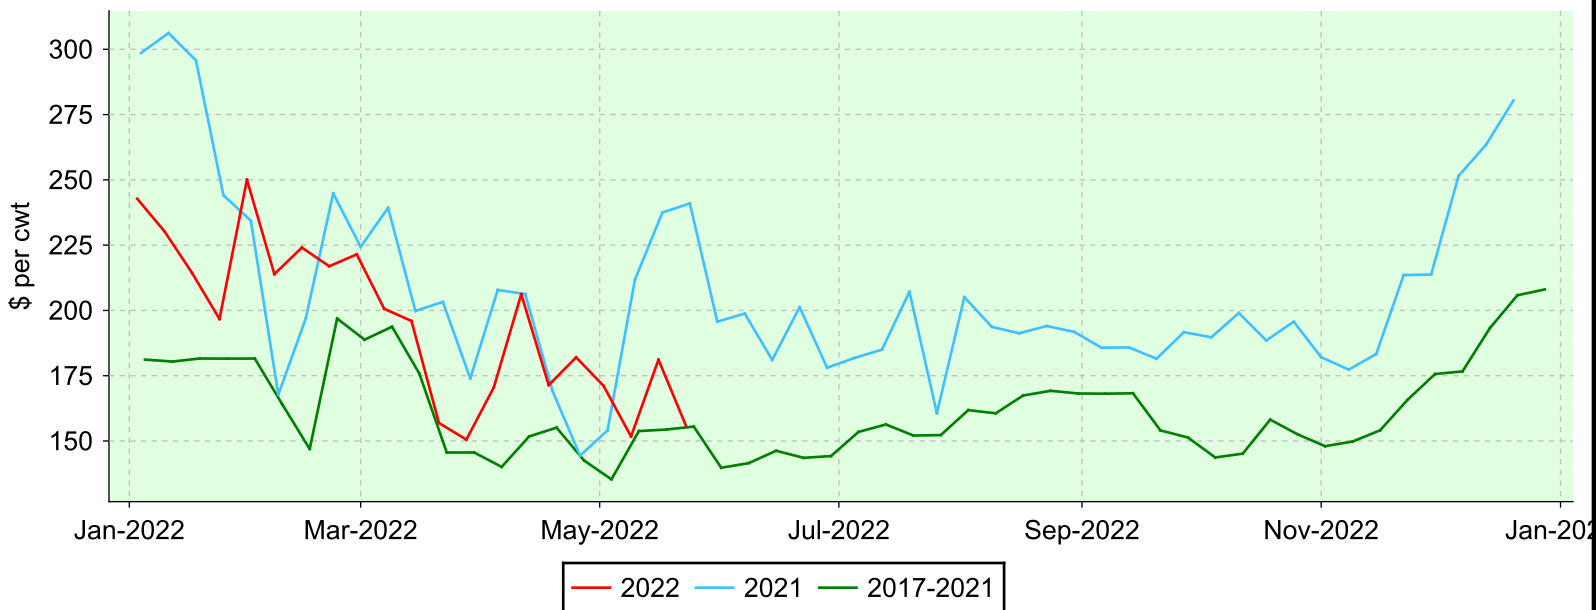

# Sheep (all weights)

Ontario Stockyards Inc., Monday sales.

## Average Price

## Volume