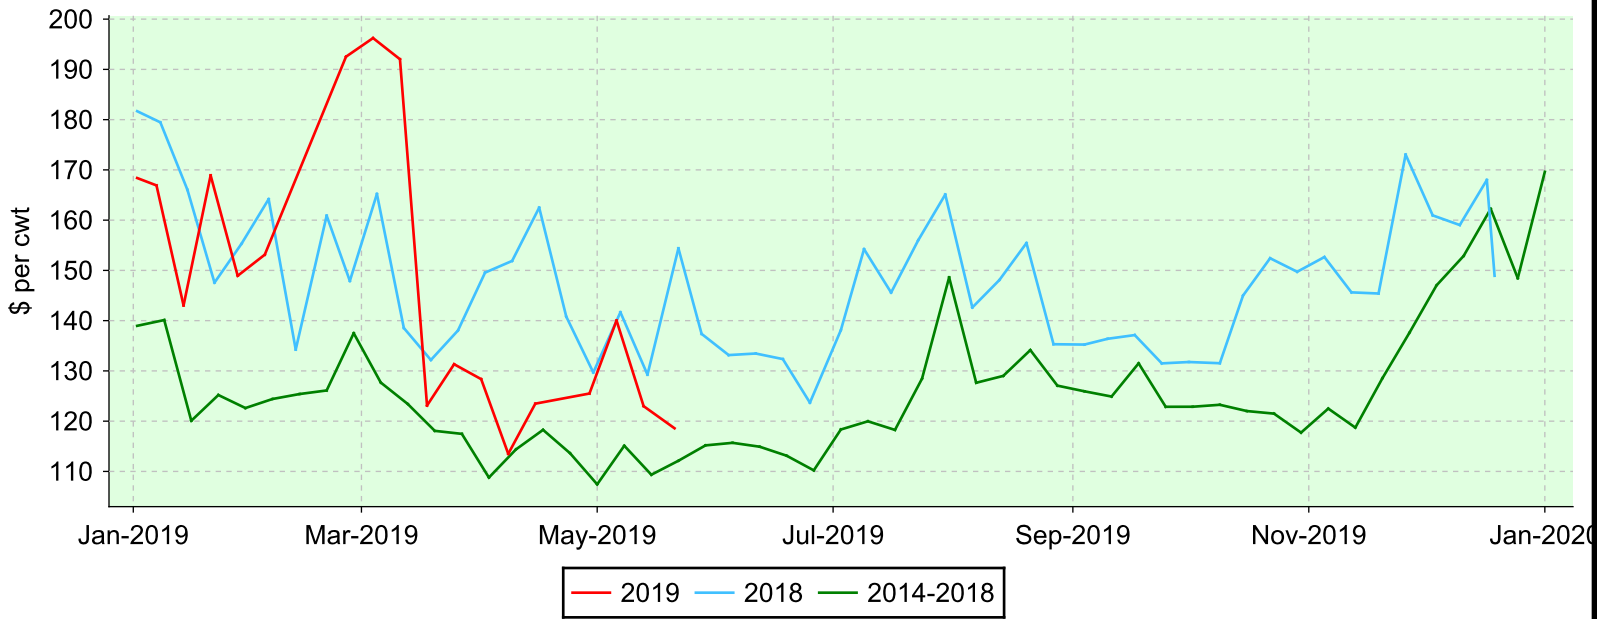

# Sheep (all weights)

Ontario Stockyards Inc., Monday sales.

## Average Price