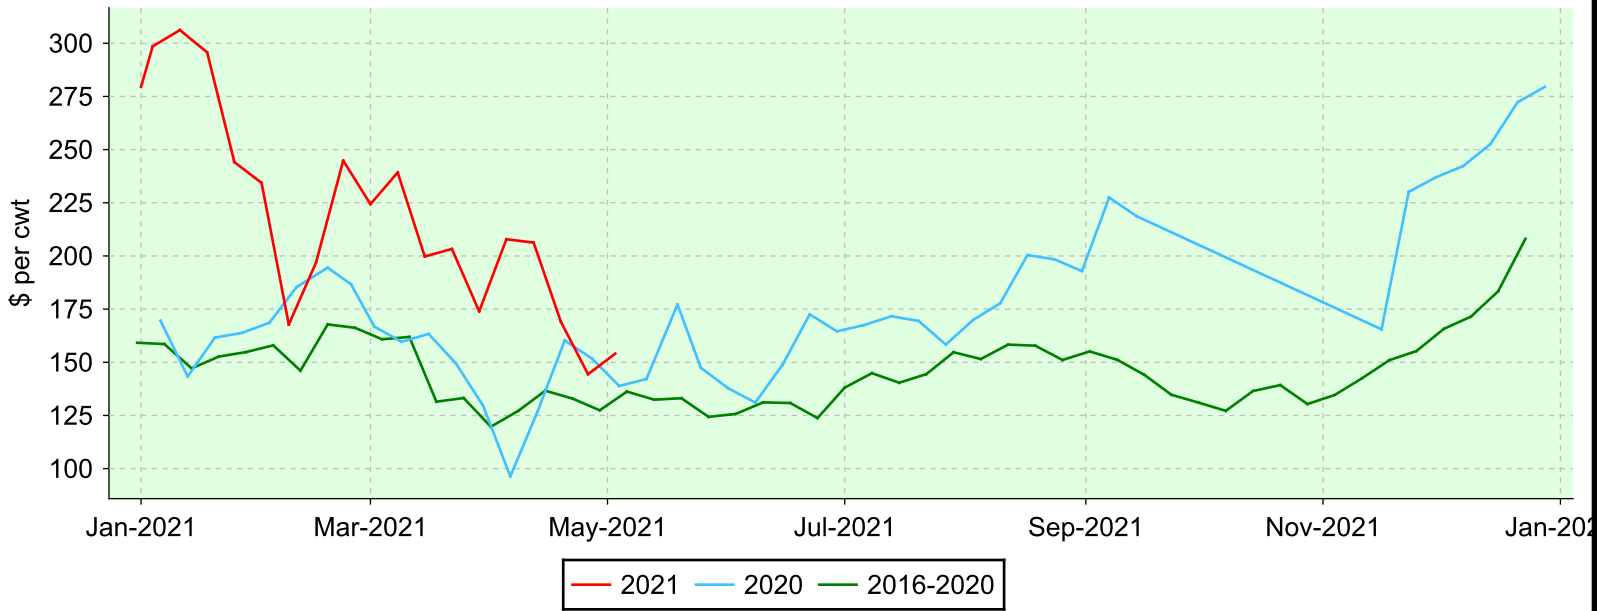

# Sheep (all weights)

Ontario Stockyards Inc., Monday sales.

## Average Price

## Volume