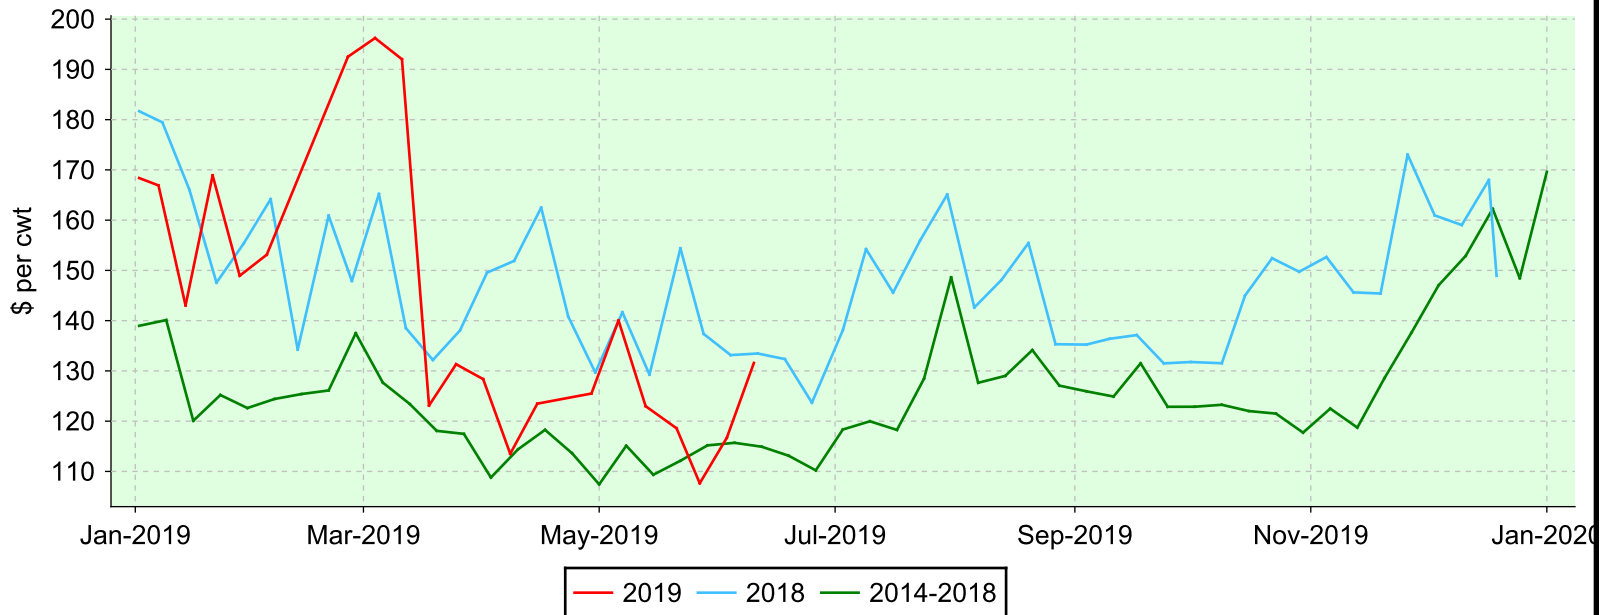

Sheep (all weights)

Ontario Stockyards Inc., Monday sales.

Average Price

Volume