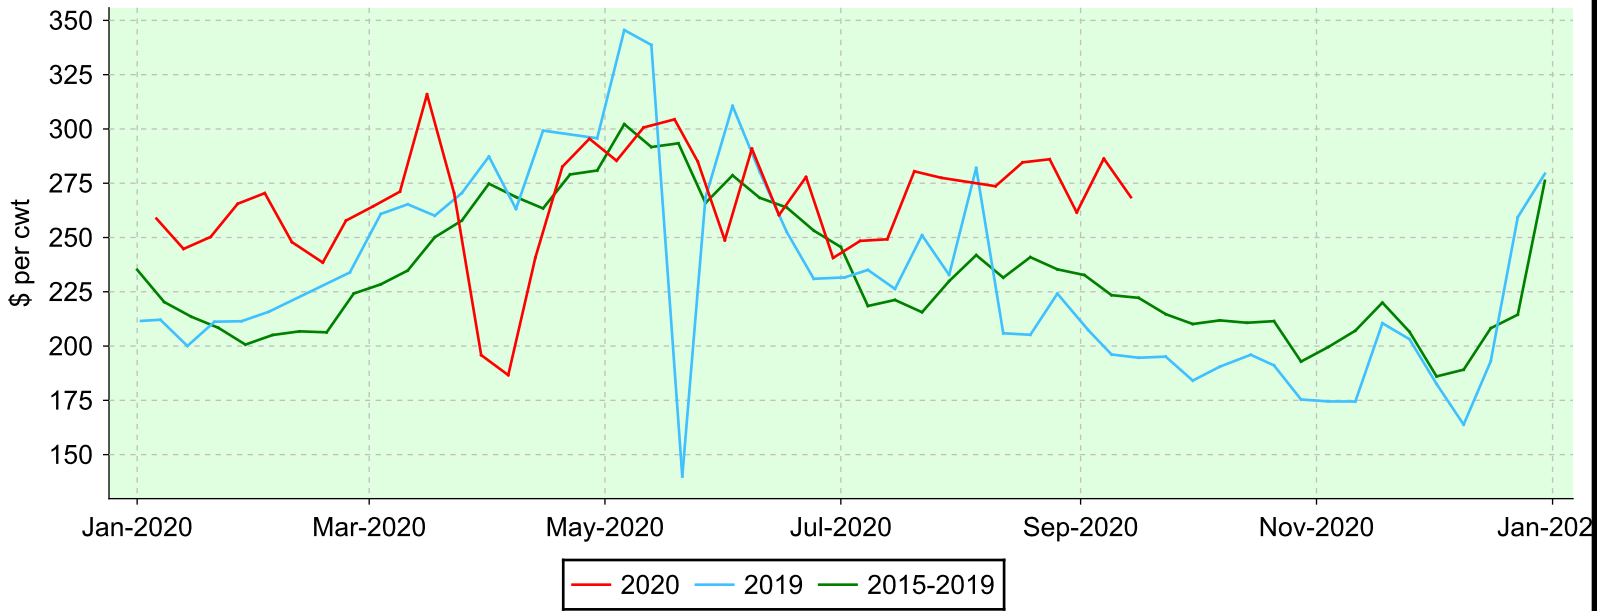

# Lambs 95-109 lbs.

Ontario Stockyards Inc., Monday sales.

## Average Price

## Volume