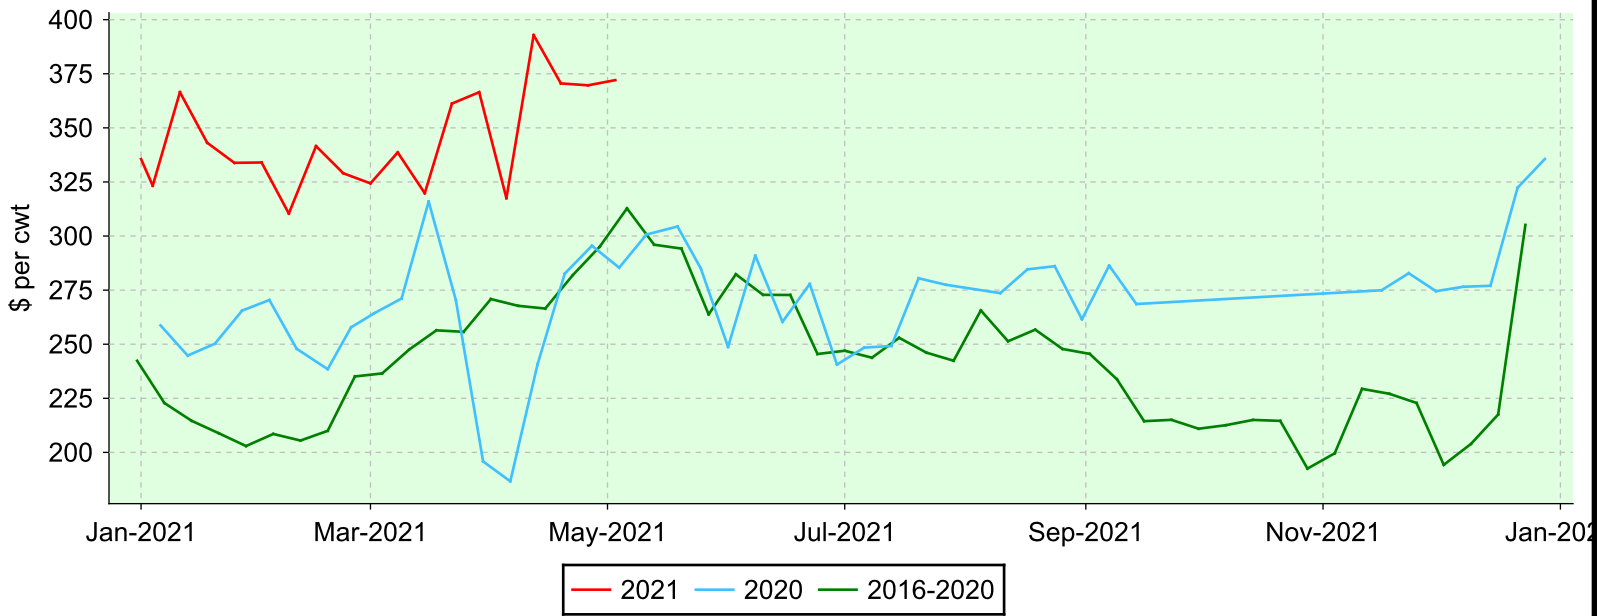

Lambs 95-109 lbs.

Ontario Stockyards Inc., Monday sales.

Average Price

Volume