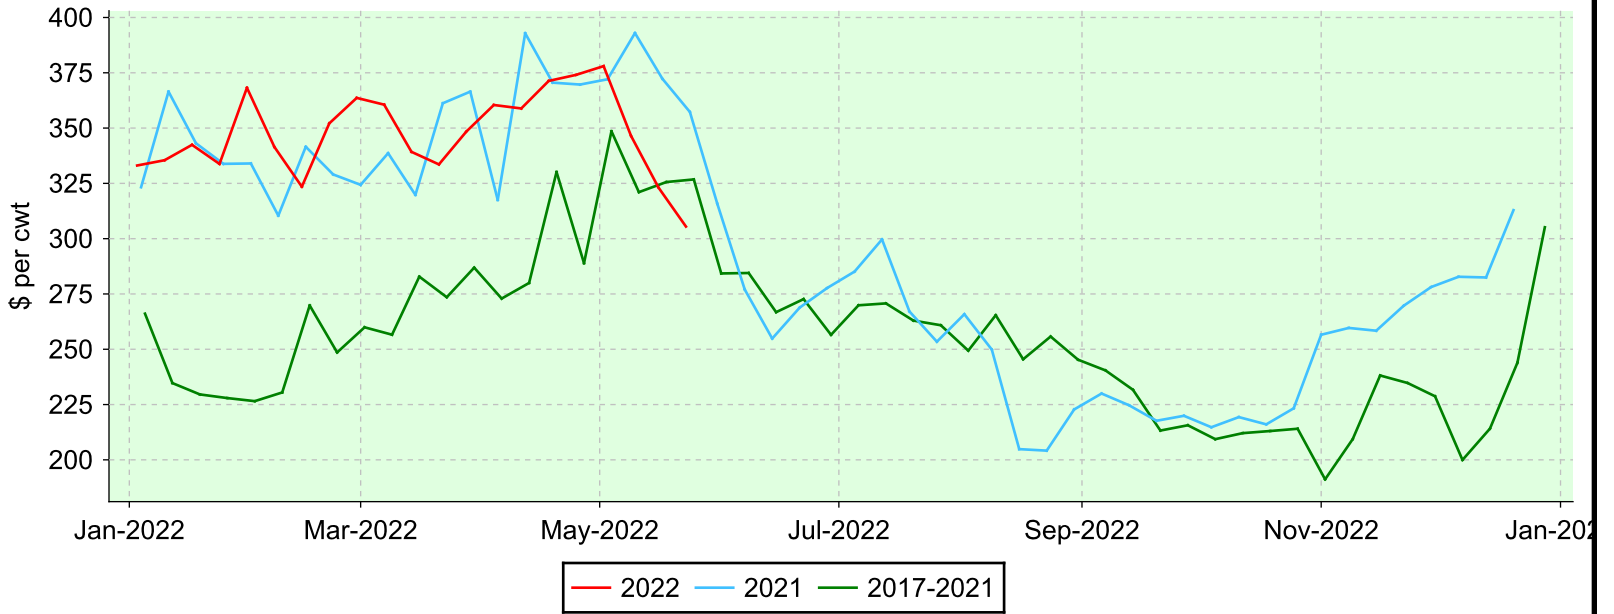

Lambs 95-109 lbs.

Ontario Stockyards Inc., Monday sales.

Average Price

Volume