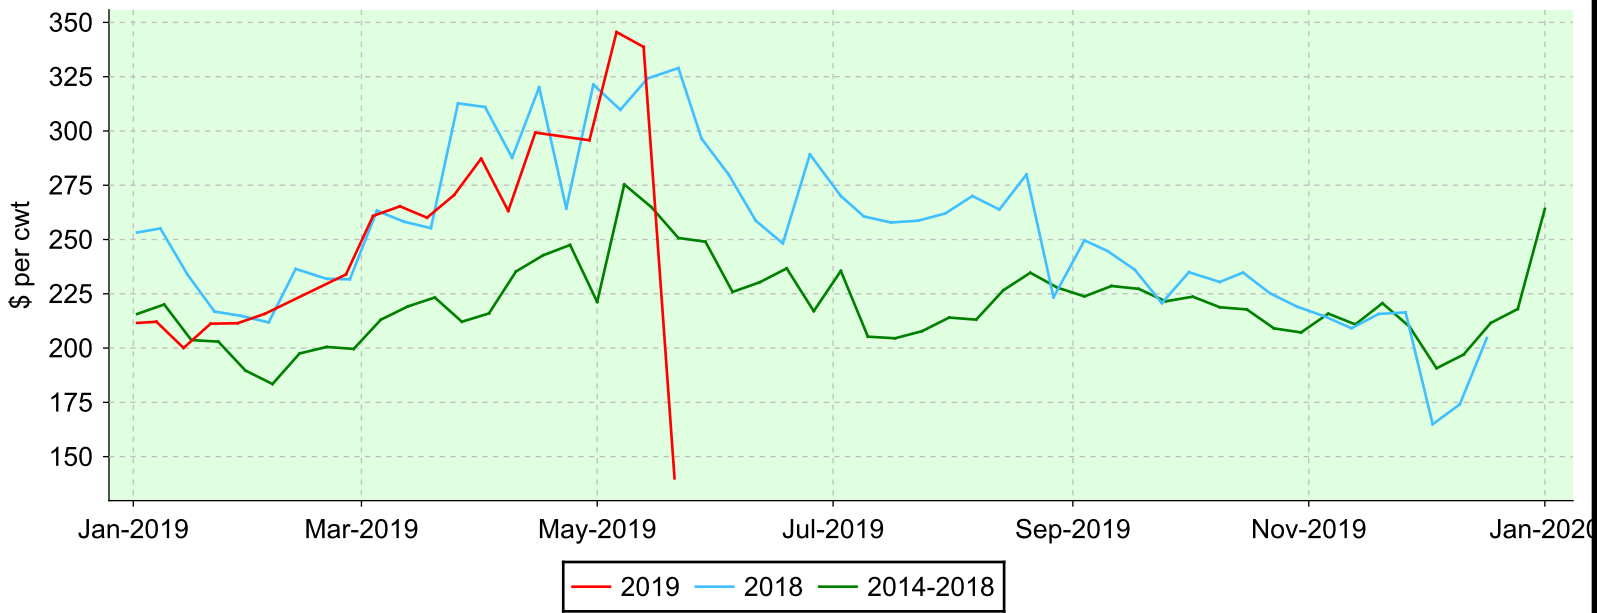

Lambs 95-109 lbs.

Ontario Stockyards Inc., Monday sales.

Average Price

Volume