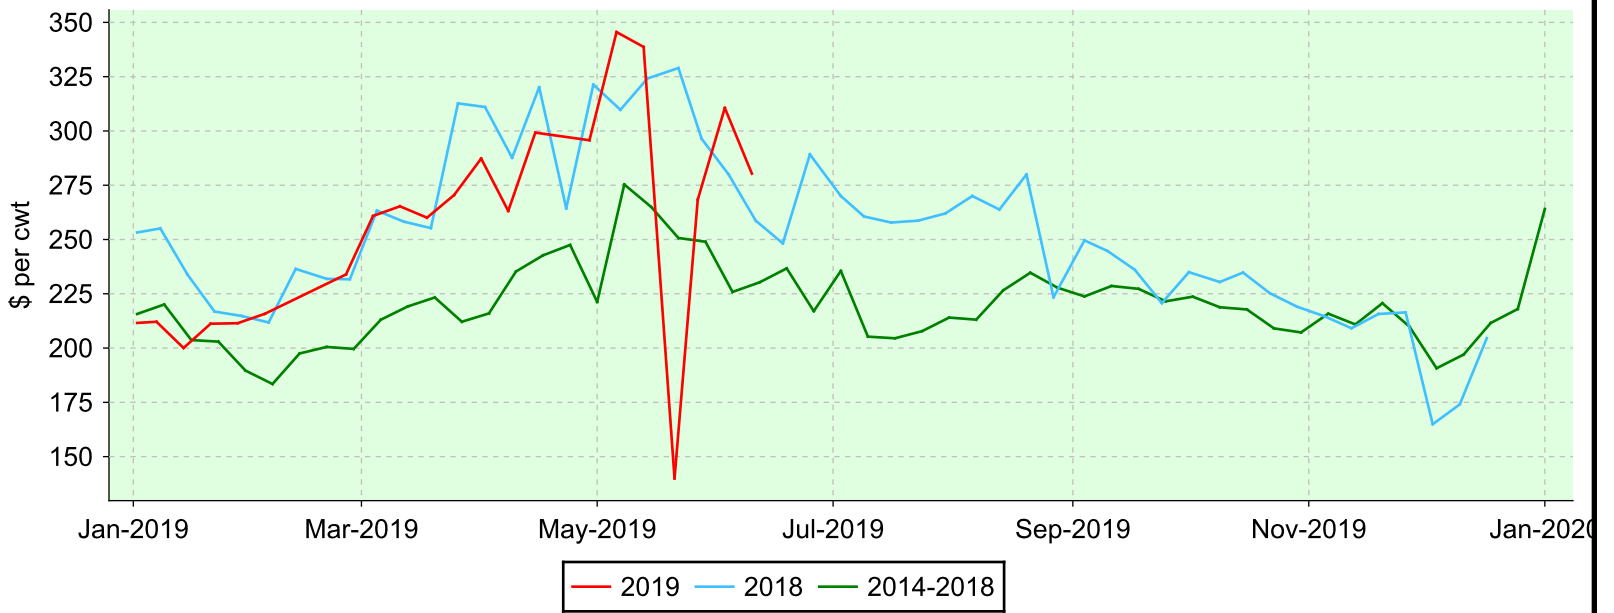

Lambs 95-109 lbs.

Ontario Stockyards Inc., Monday sales.

Average Price

Volume