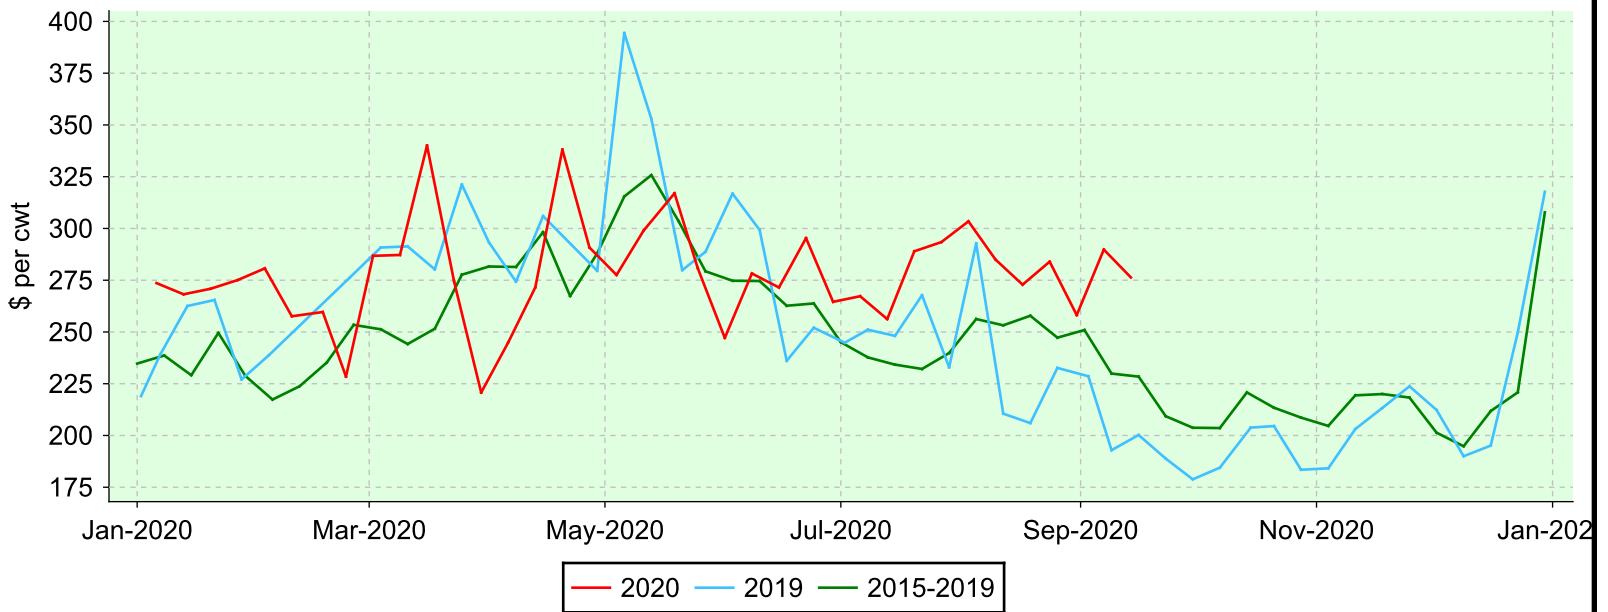

Lambs 80-94 lbs.

Ontario Stockyards Inc., Monday sales.

Average Price

Volume