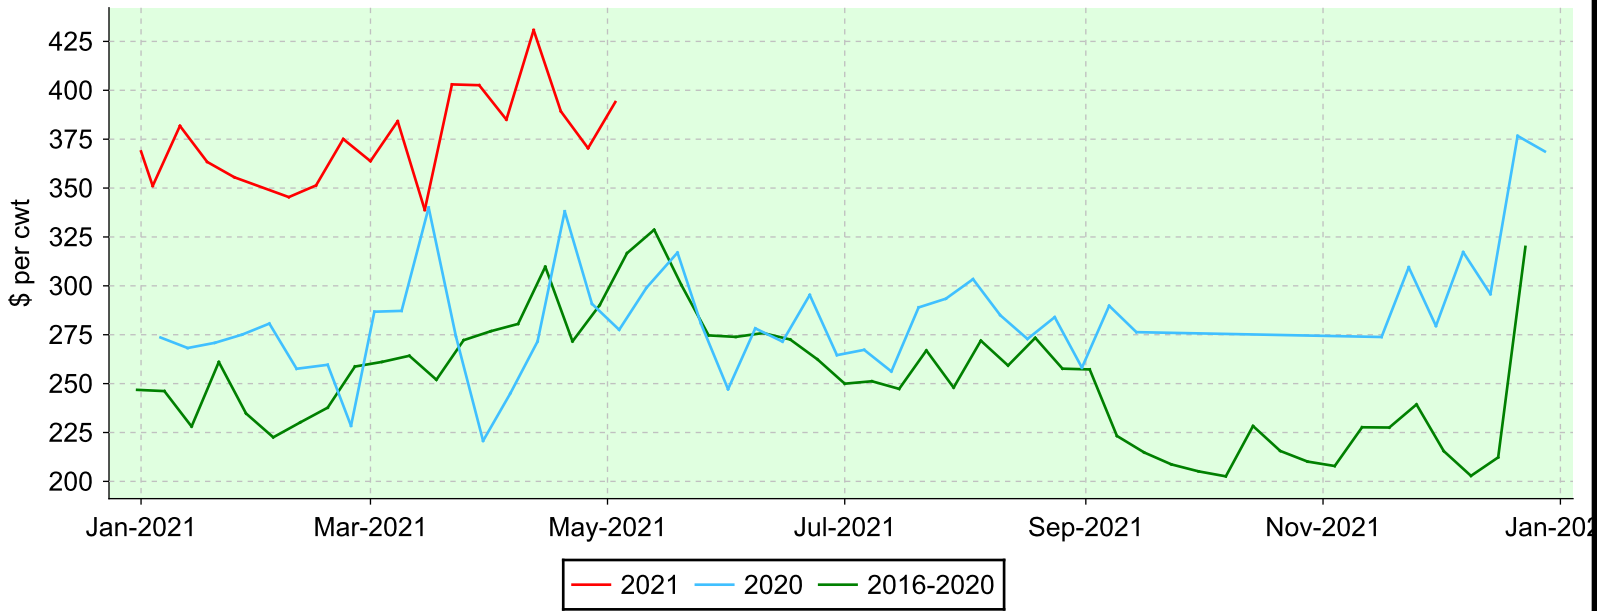

# Lambs 80-94 lbs.

Ontario Stockyards Inc., Monday sales.

## Average Price

## Volume