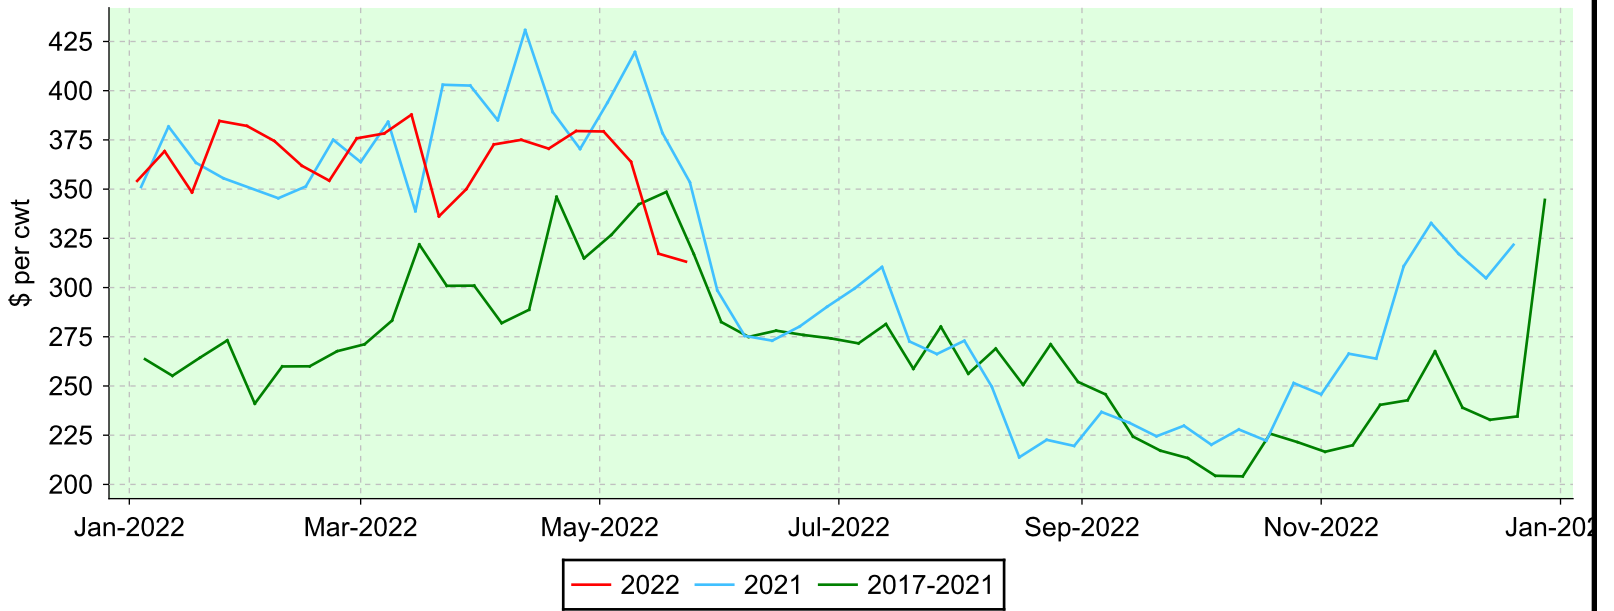

# Lambs 80-94 lbs.

Ontario Stockyards Inc., Monday sales.

## Average Price

## Volume