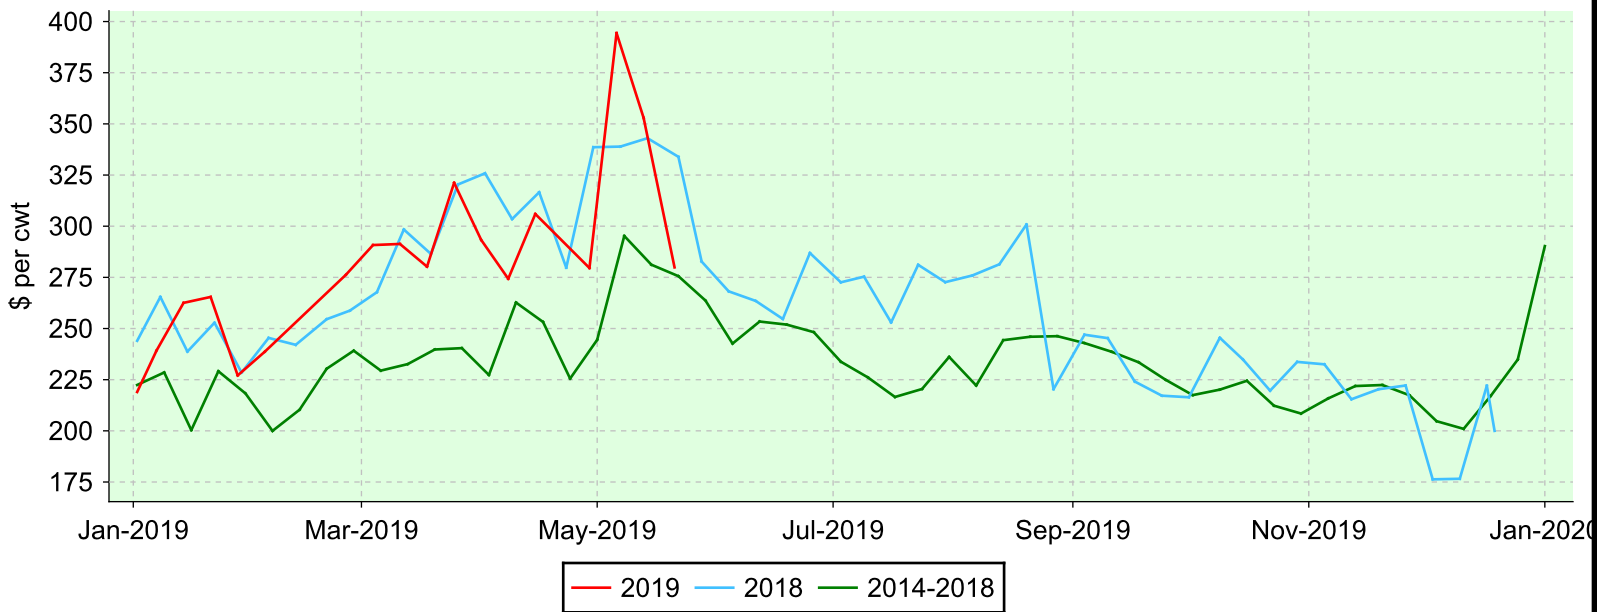

Lambs 80-94 lbs.

Ontario Stockyards Inc., Monday sales.

Average Price

Volume