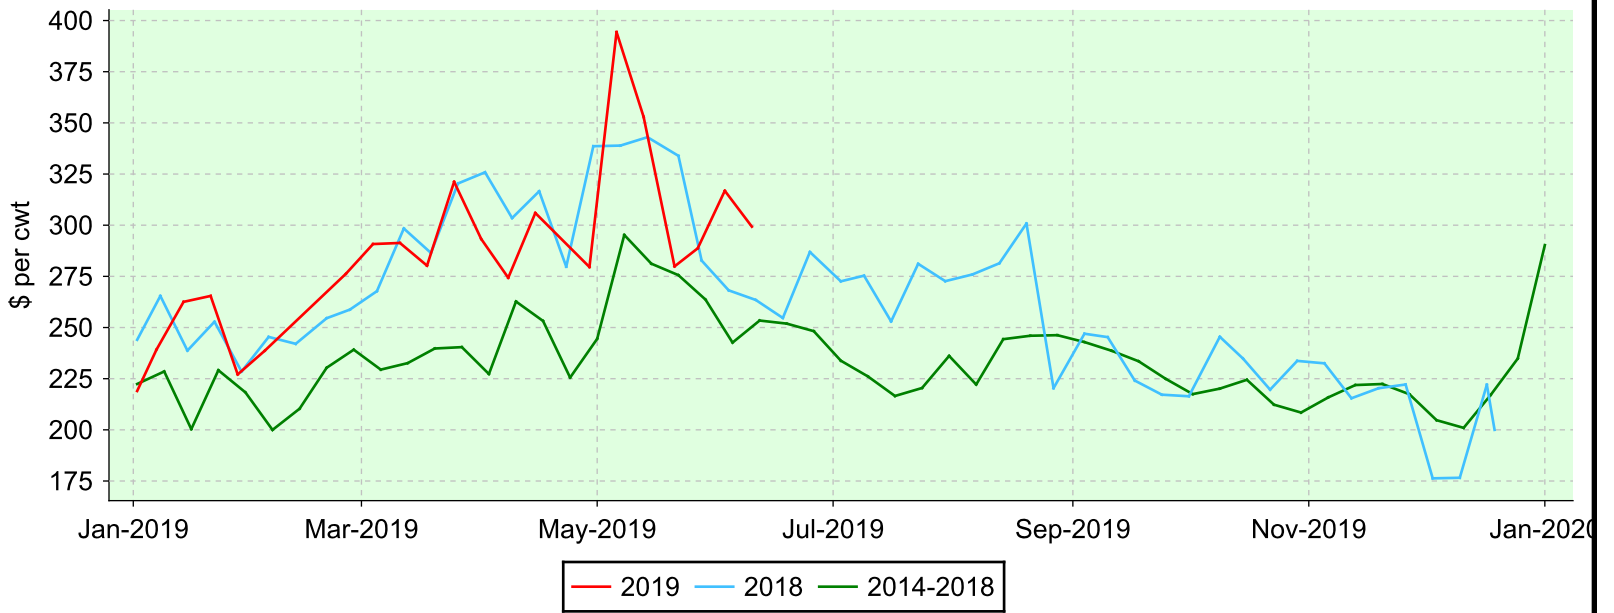

Lambs 80-94 lbs.

Ontario Stockyards Inc., Monday sales.

Average Price

Volume