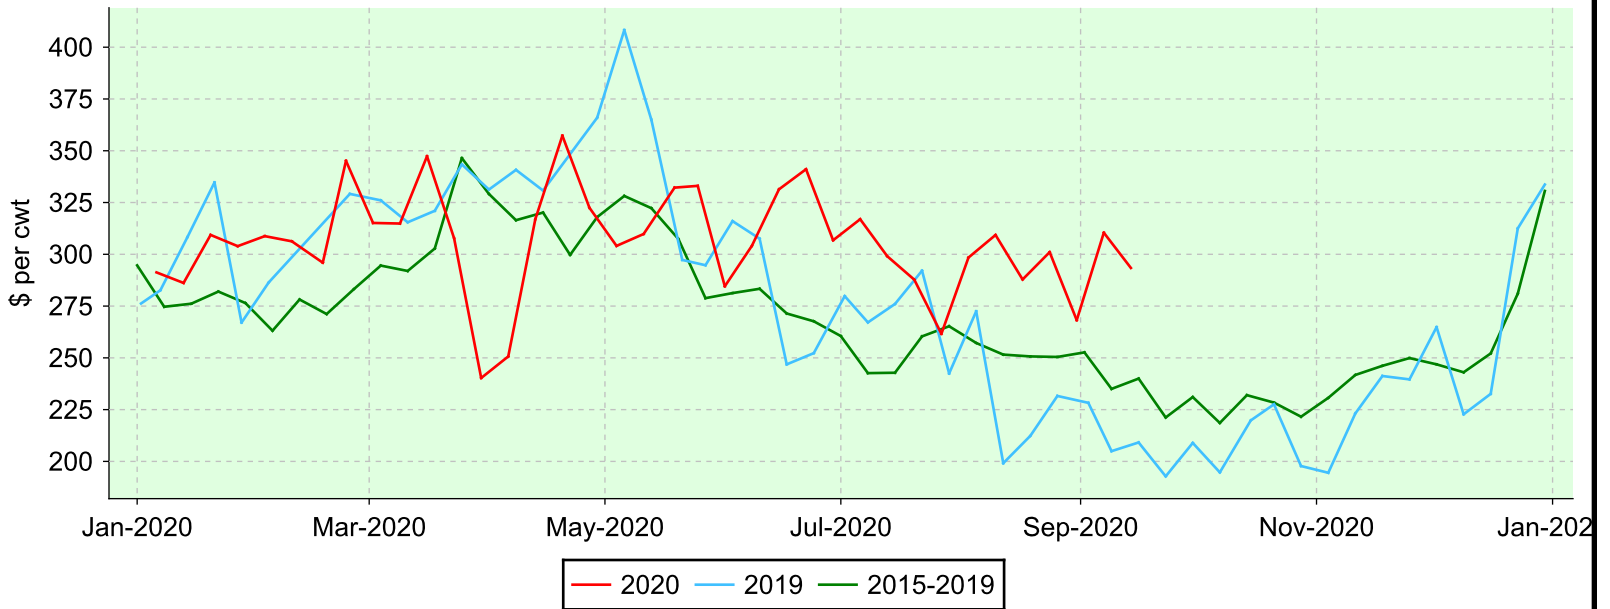

Lambs 65-79 lbs.

Ontario Stockyards Inc., Monday sales.

Average Price

Volume