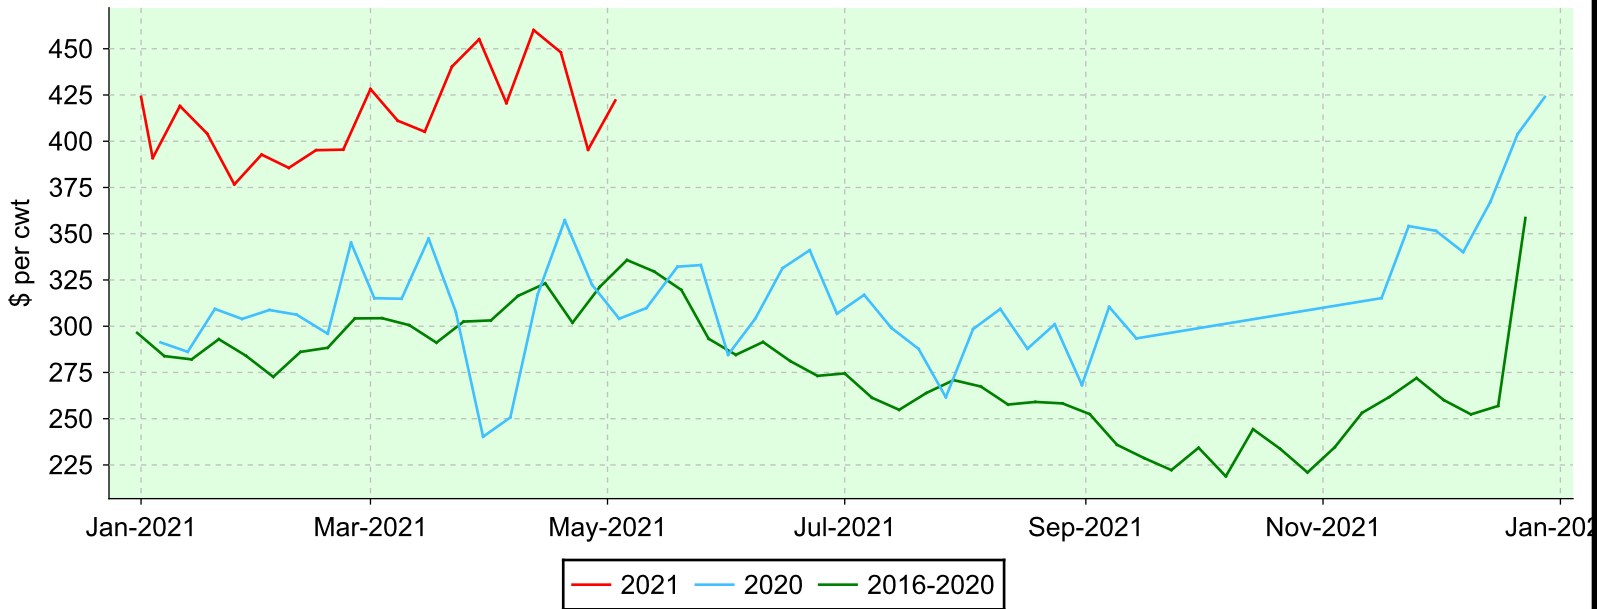

Lambs 65-79 lbs.

Ontario Stockyards Inc., Monday sales.

Average Price

Volume