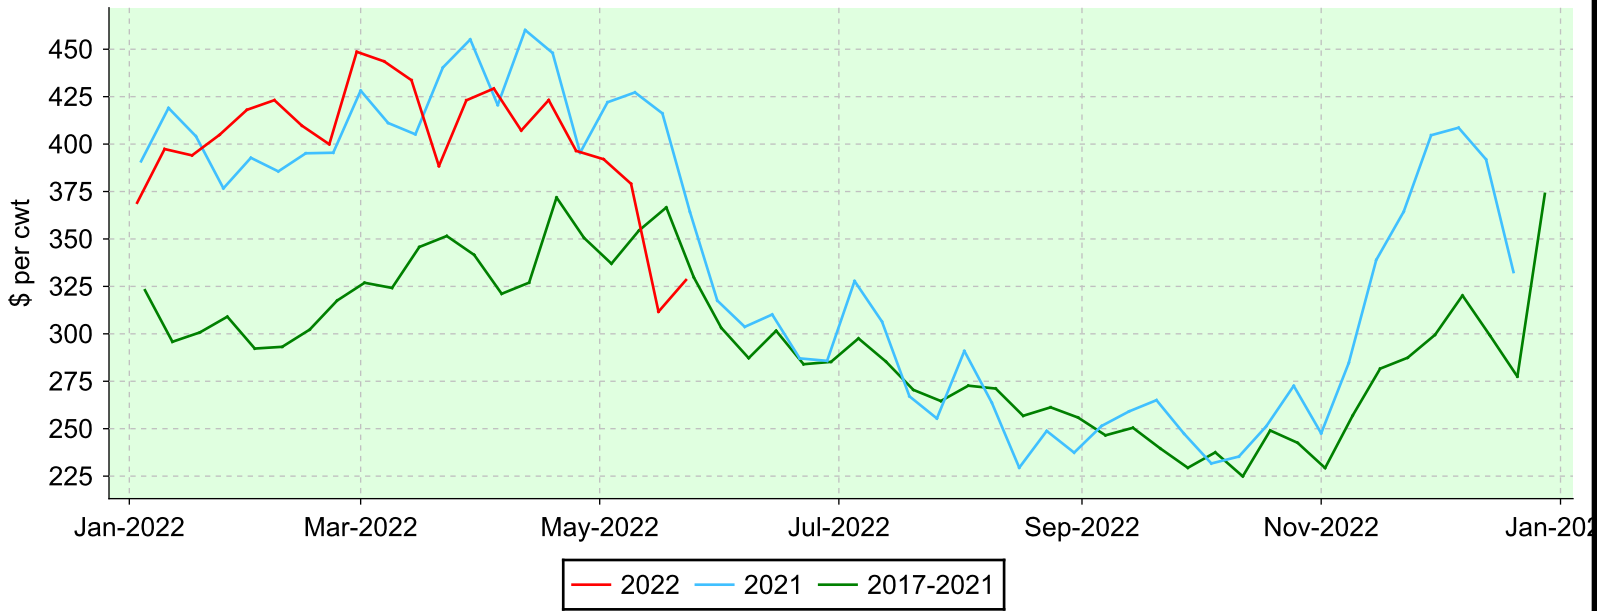

# Lambs 65-79 lbs.

Ontario Stockyards Inc., Monday sales.

## Average Price

## Volume