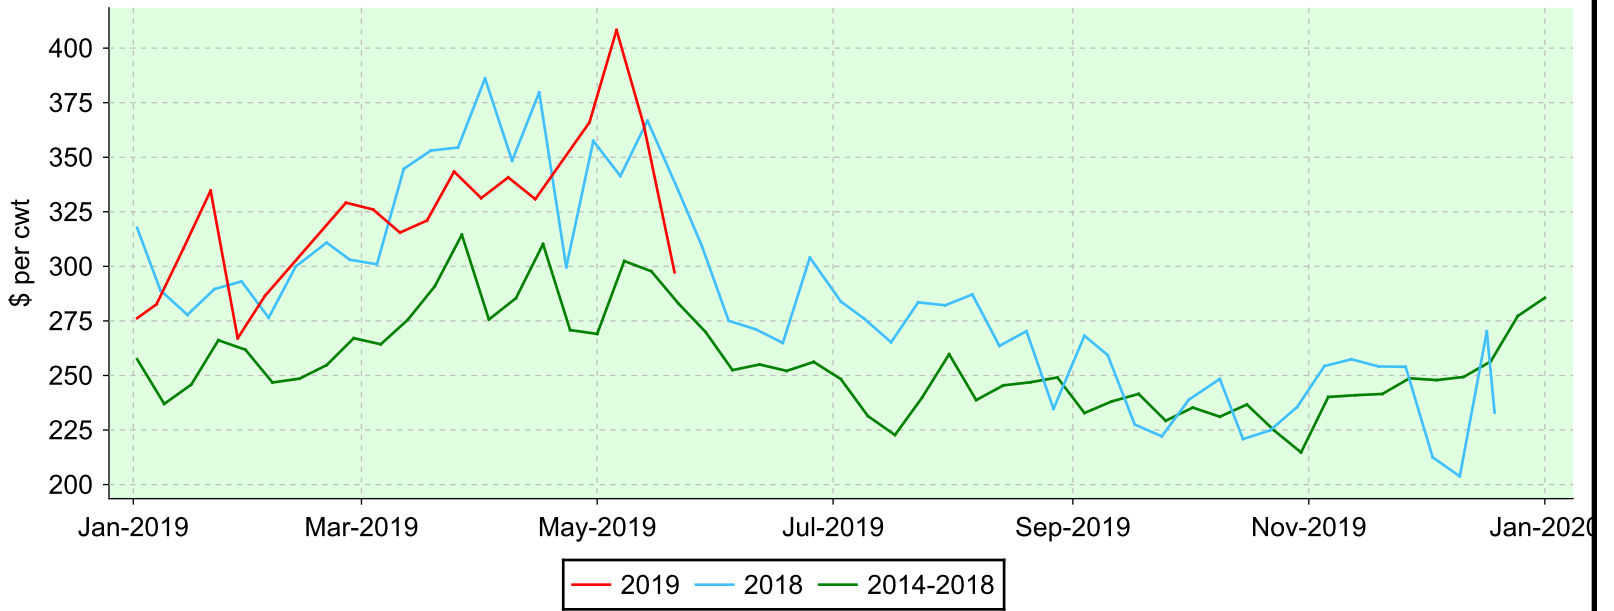

Lambs 65-79 lbs.

Ontario Stockyards Inc., Monday sales.

Average Price

Volume