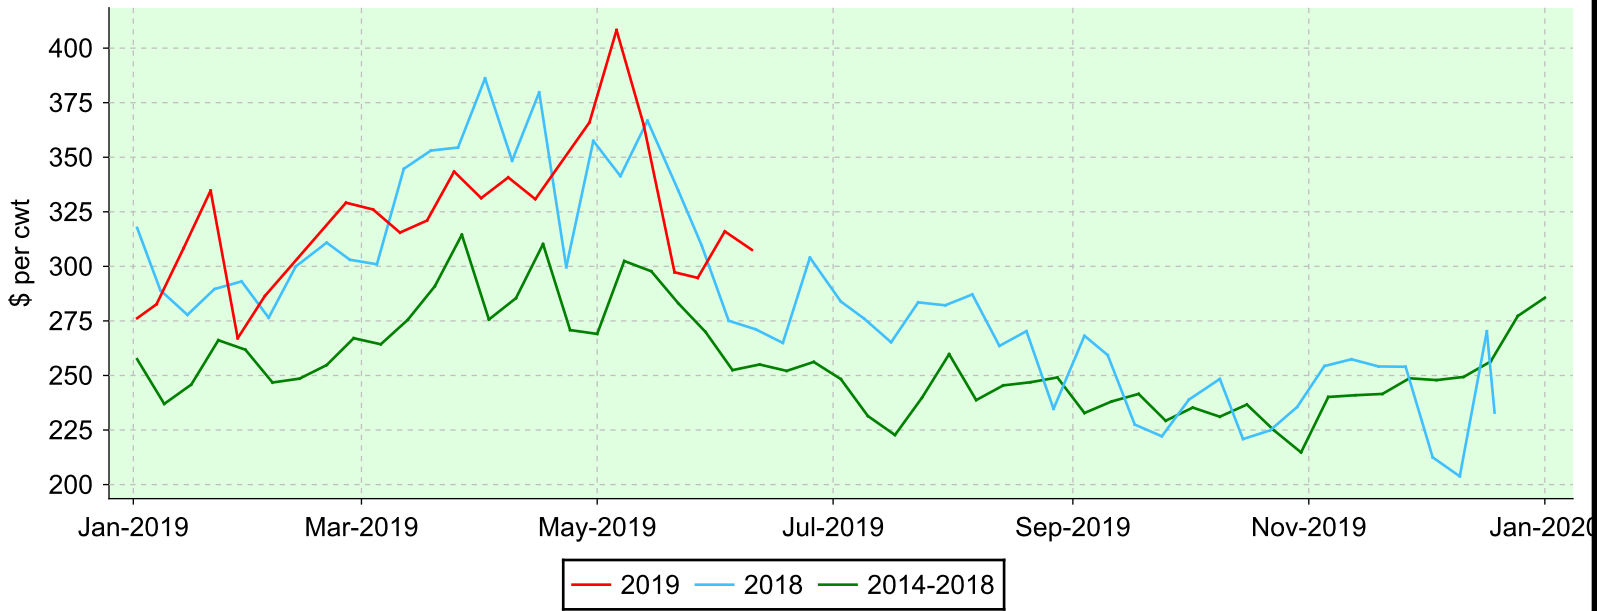

# Lambs 65-79 lbs.

Ontario Stockyards Inc., Monday sales.

## Average Price