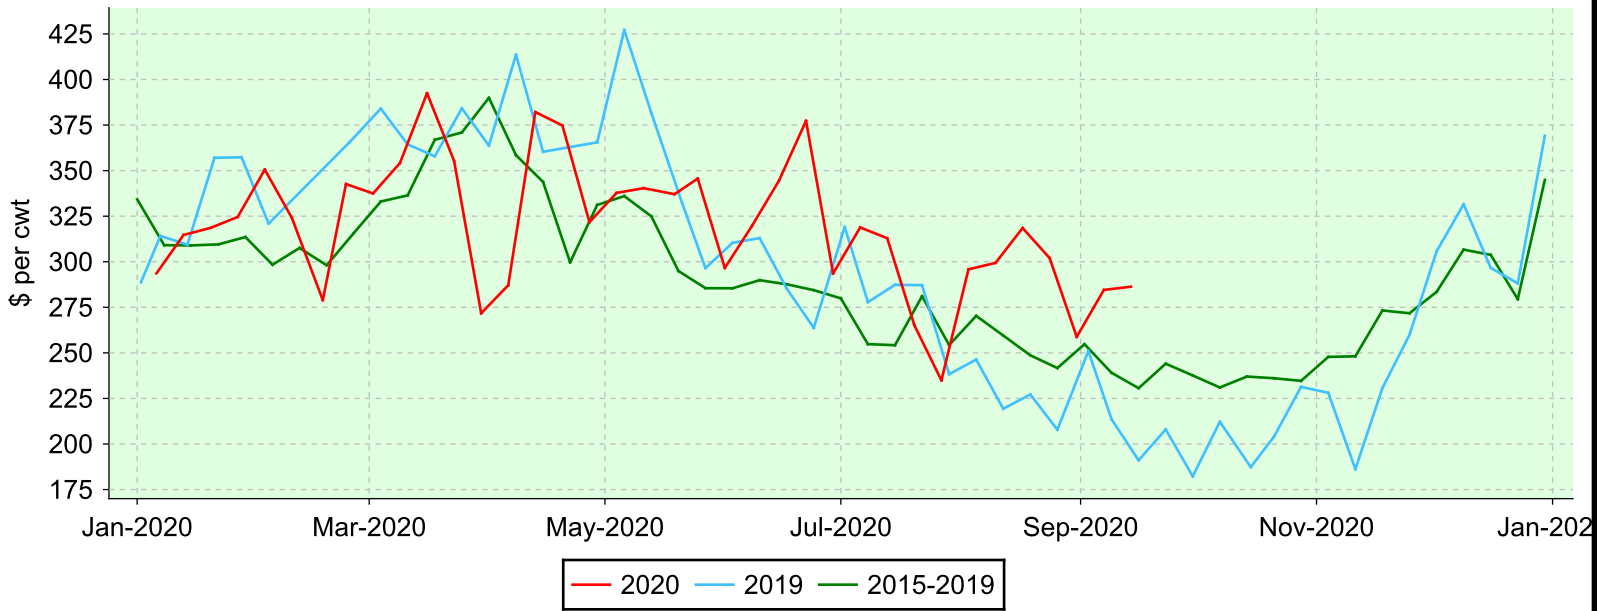

Lambs 50-64 lbs.

Ontario Stockyards Inc., Monday sales.

Average Price

Volume