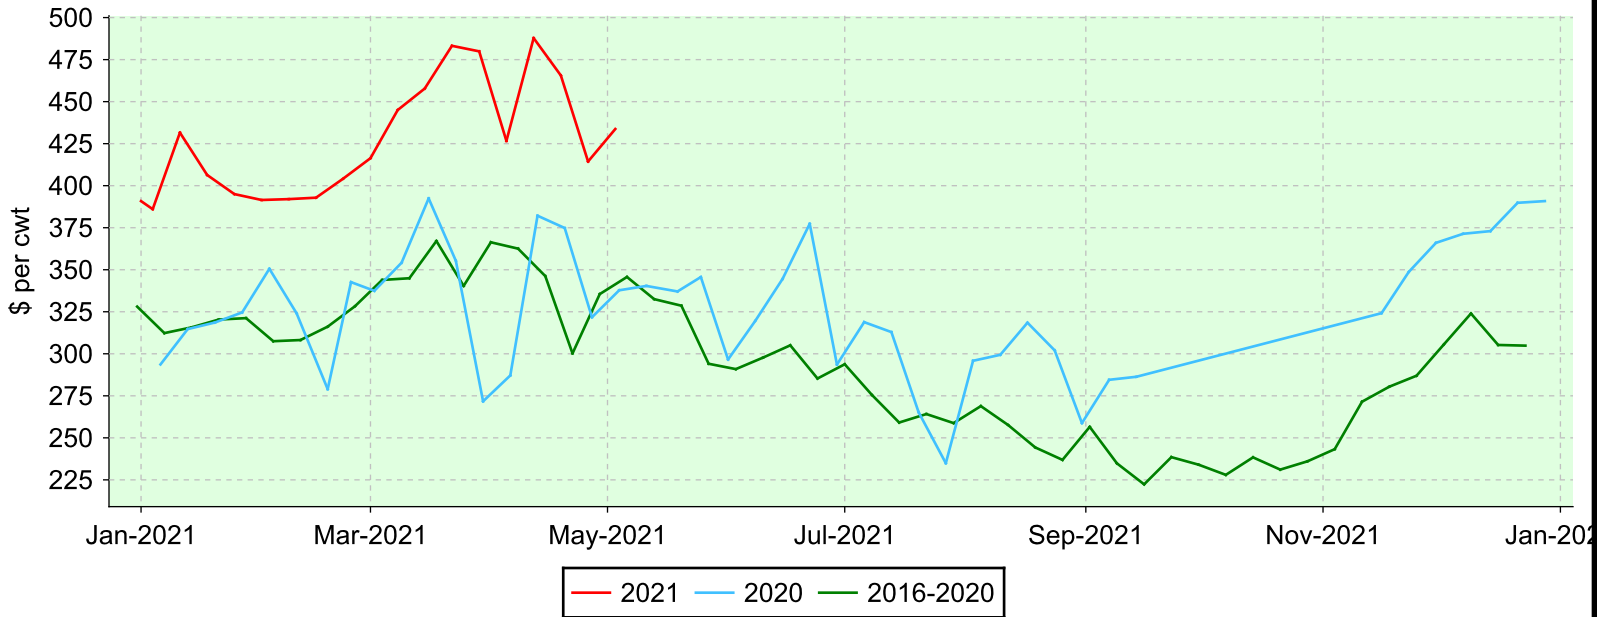

# Lambs 50-64 lbs.

Ontario Stockyards Inc., Monday sales.

## Average Price

## Volume