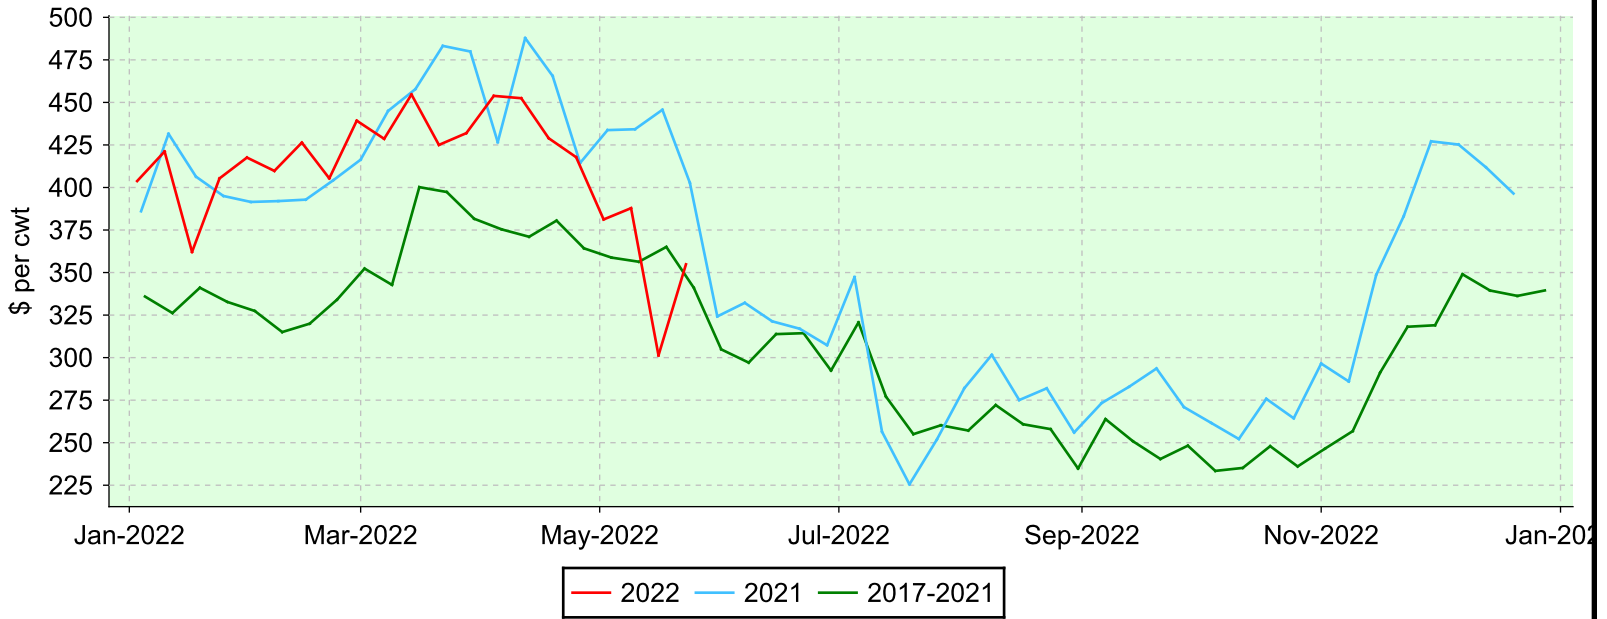

# Lambs 50-64 lbs.

Ontario Stockyards Inc., Monday sales.

## Average Price

## Volume