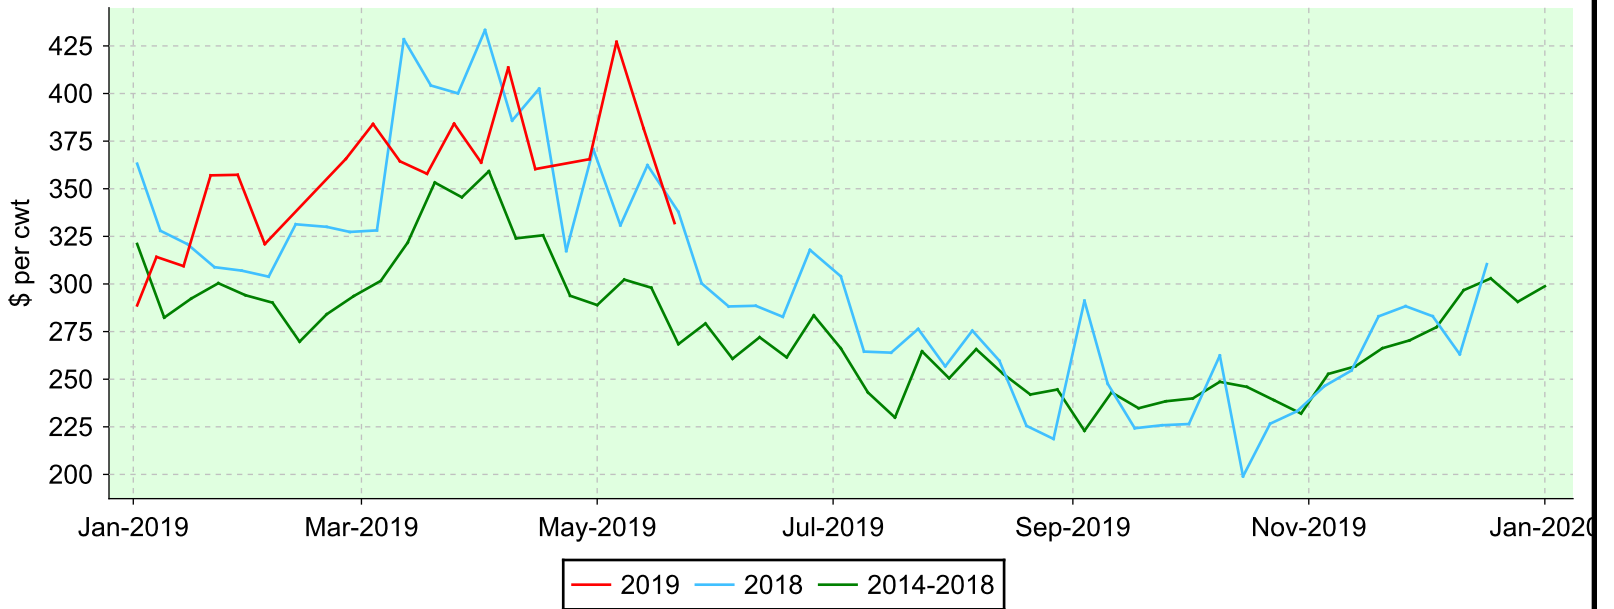

Lambs 50-64 lbs.

Ontario Stockyards Inc., Monday sales.

Average Price

Volume