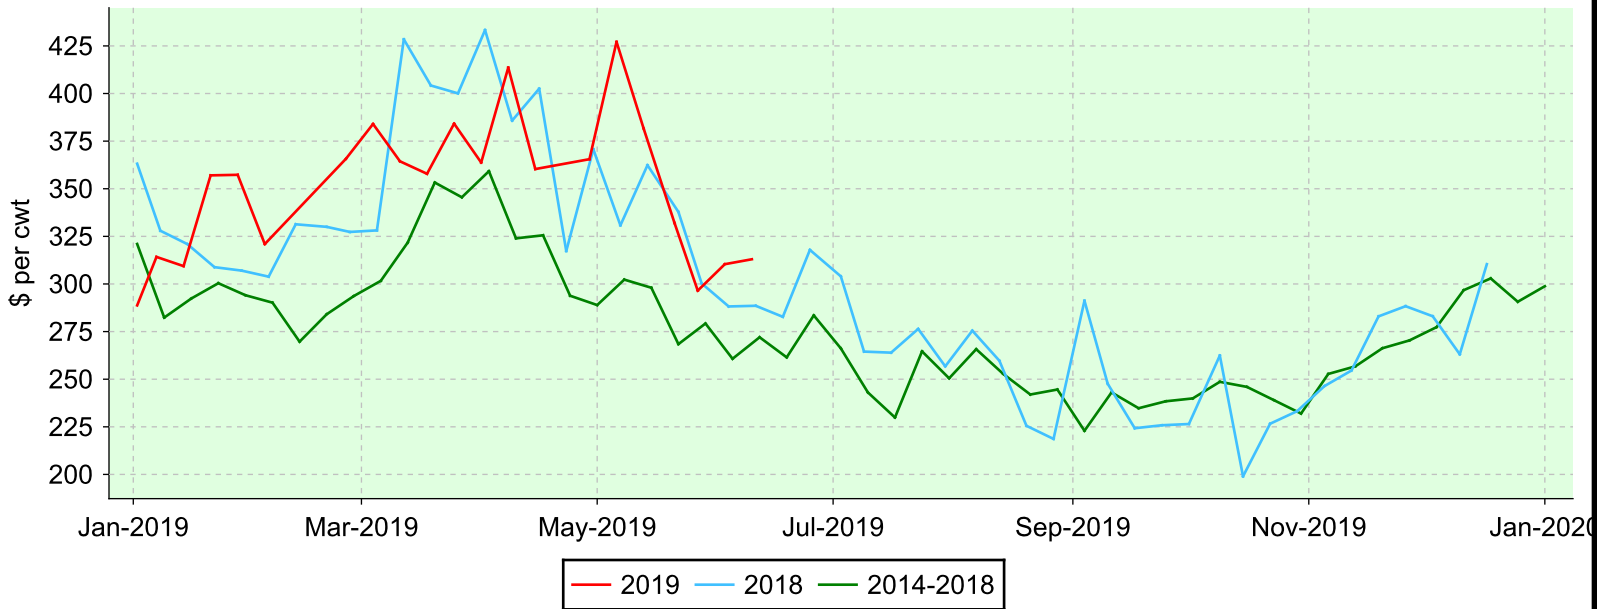

Lambs 50-64 lbs.

Ontario Stockyards Inc., Monday sales.

Average Price

Volume