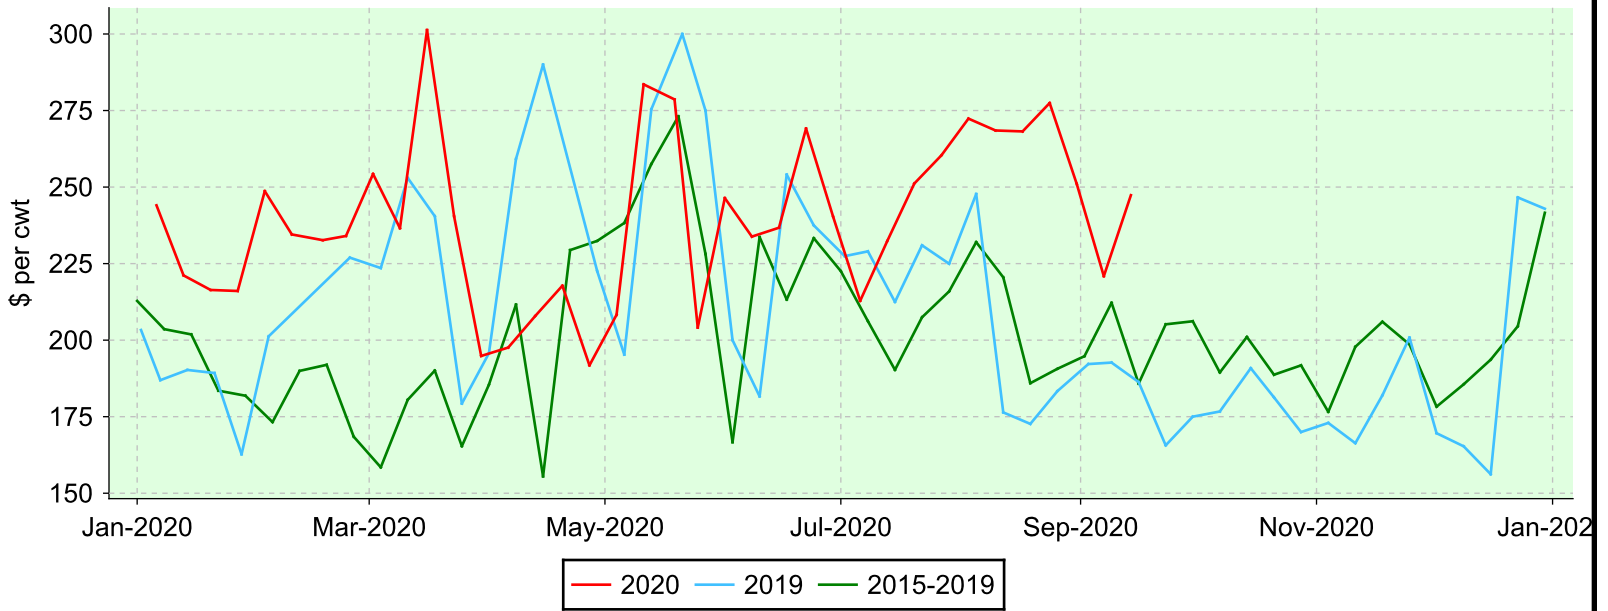

Lambs 110 lbs. and over

Ontario Stockyards Inc., Monday sales.

Average Price

Volume