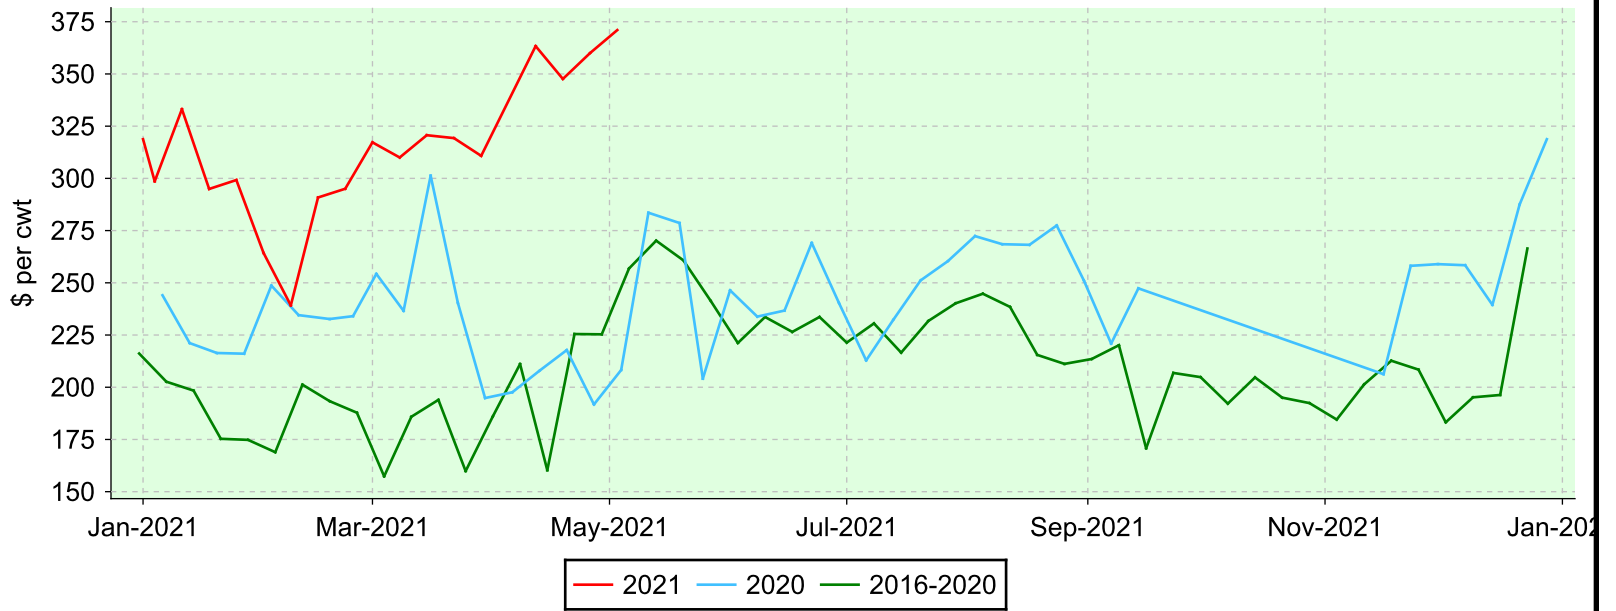

Lambs 110 lbs. and over

Ontario Stockyards Inc., Monday sales.

Average Price

Volume