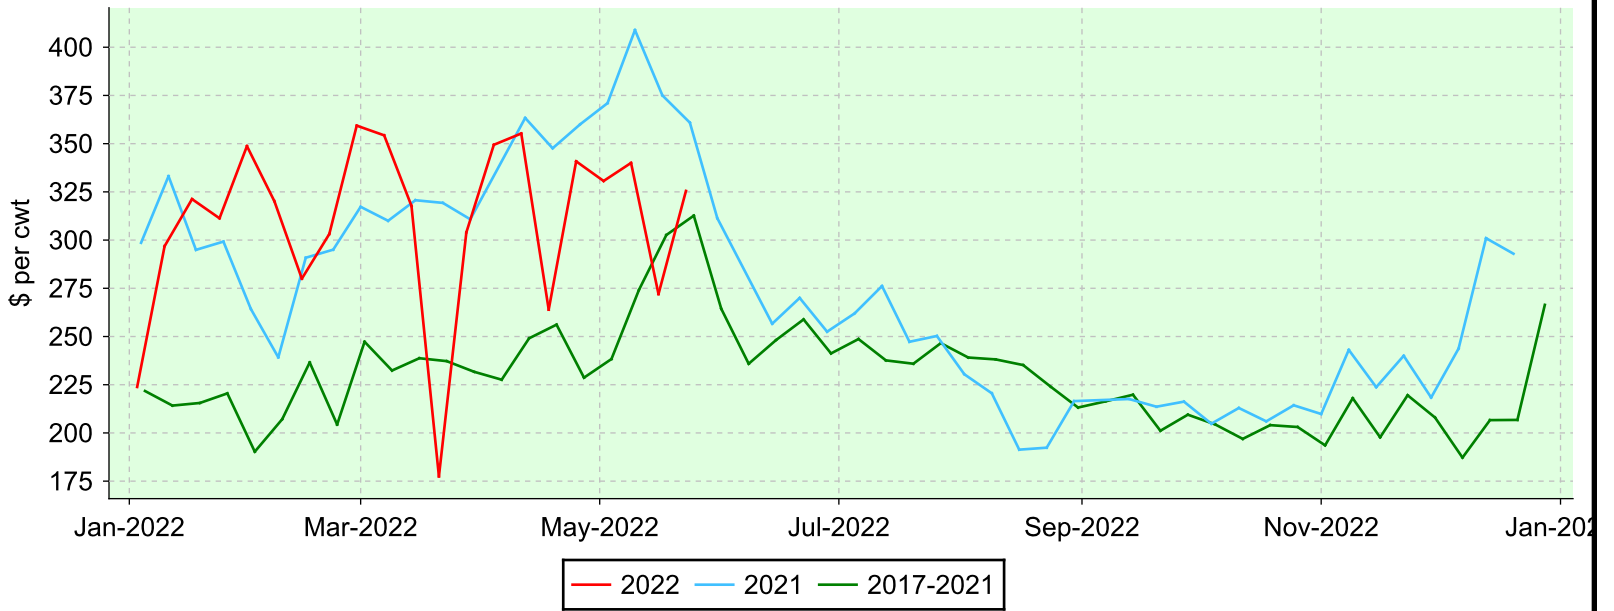

Lambs 110 lbs. and over

Ontario Stockyards Inc., Monday sales.

Average Price

Volume