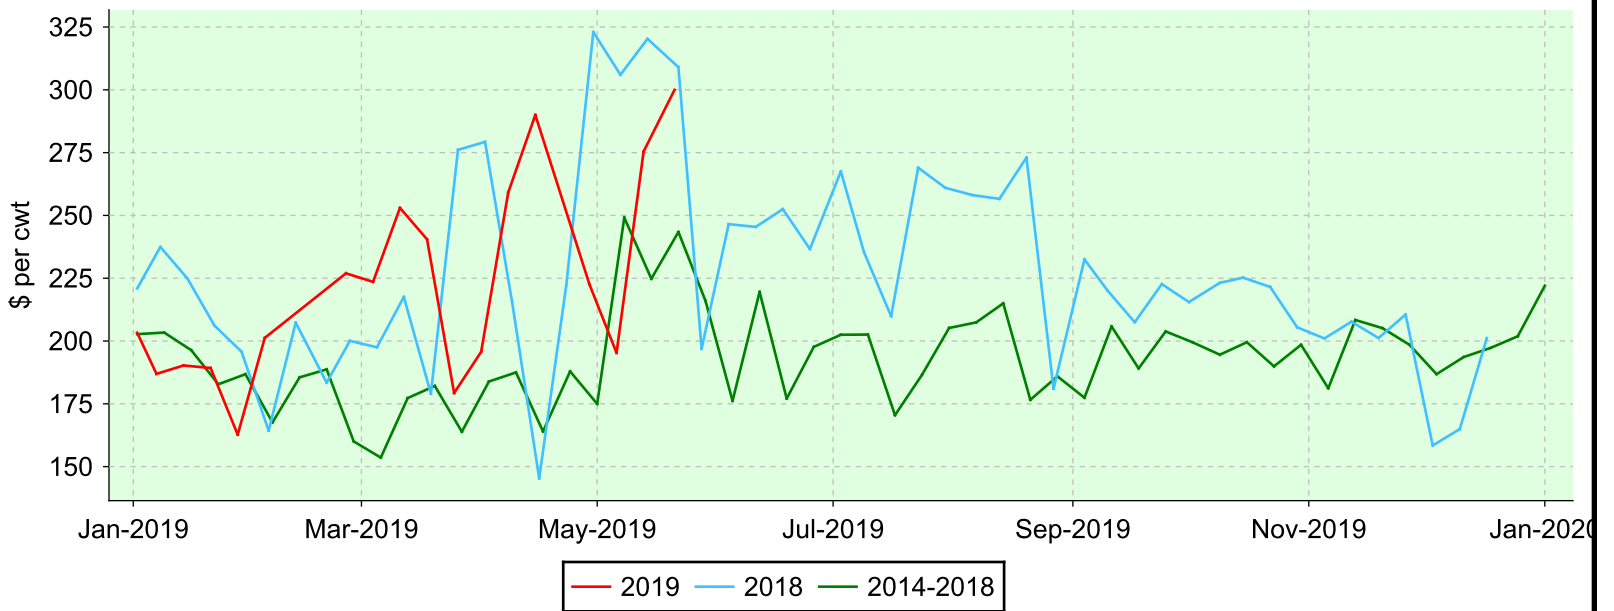

Lambs 110 lbs. and over

Ontario Stockyards Inc., Monday sales.

Average Price

Volume