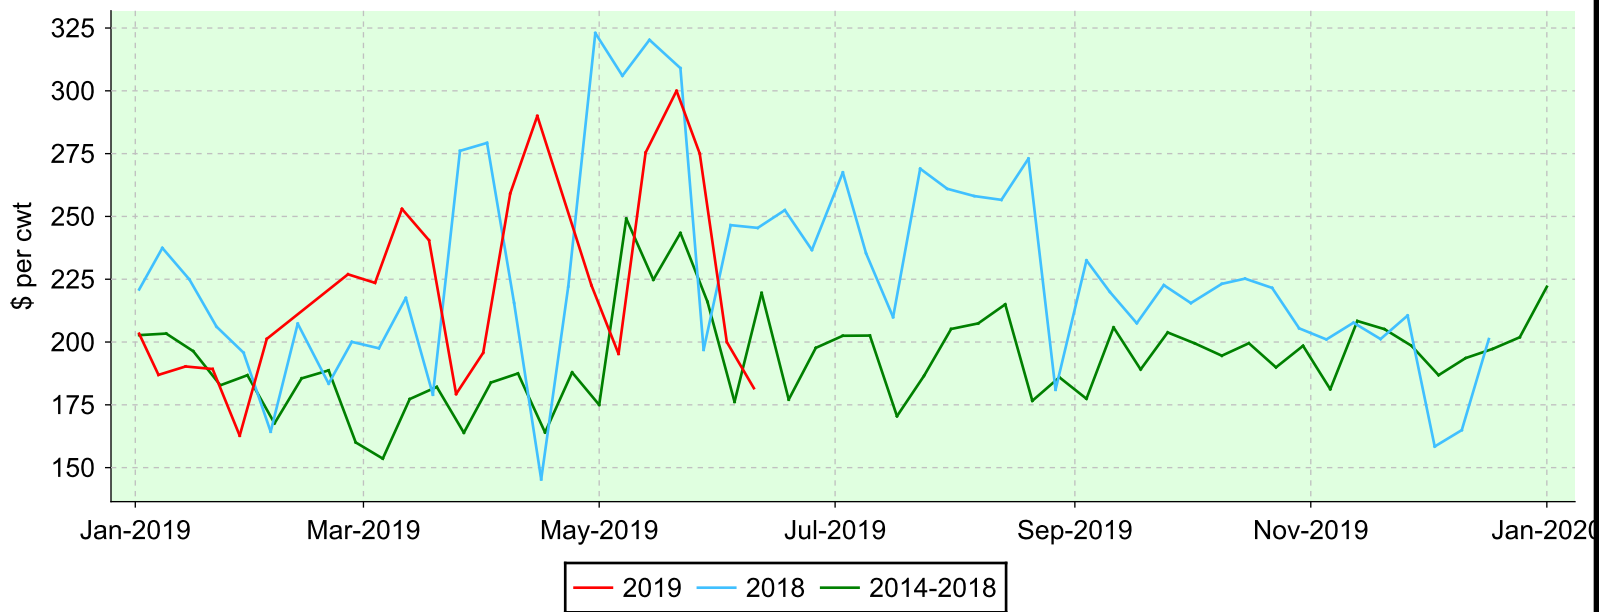

Lambs 110 lbs. and over

Ontario Stockyards Inc., Monday sales.

Average Price

Volume