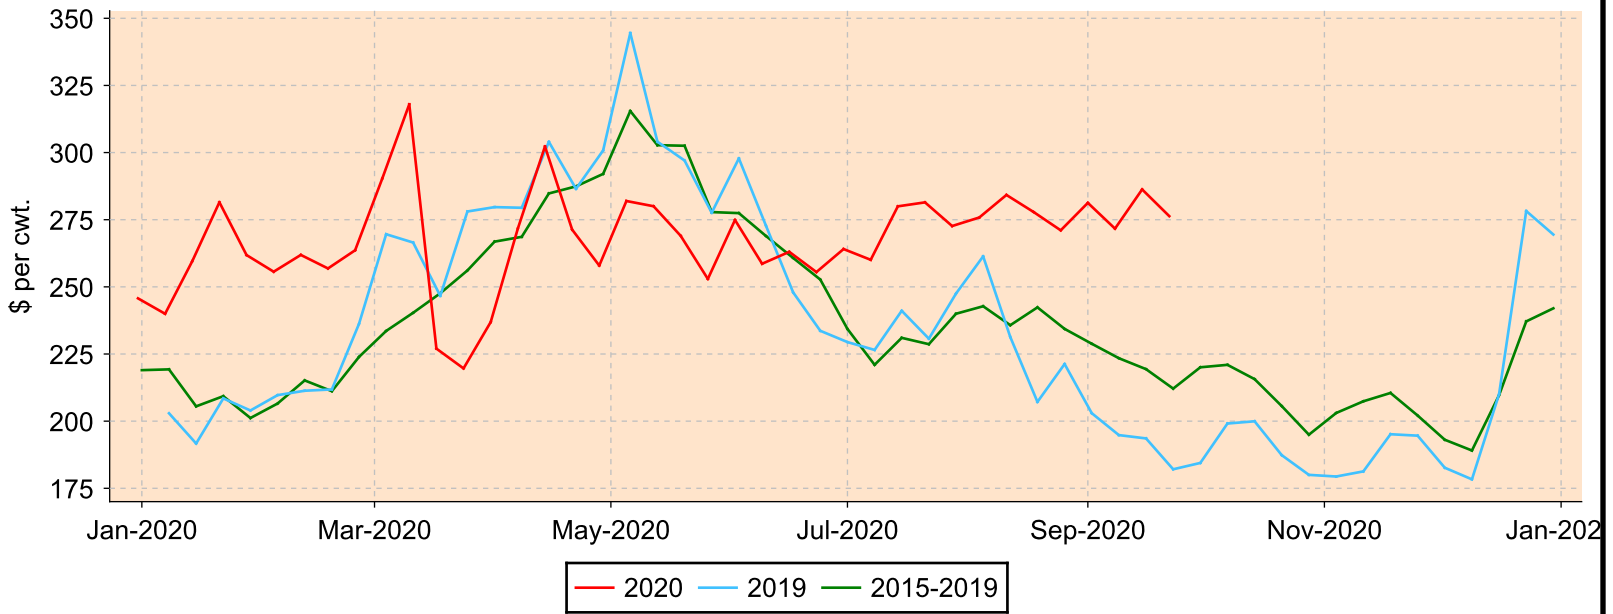

Lambs 95-109 lbs.

All sales from all reporting markets

Average Weekly Price

Weekly Volume