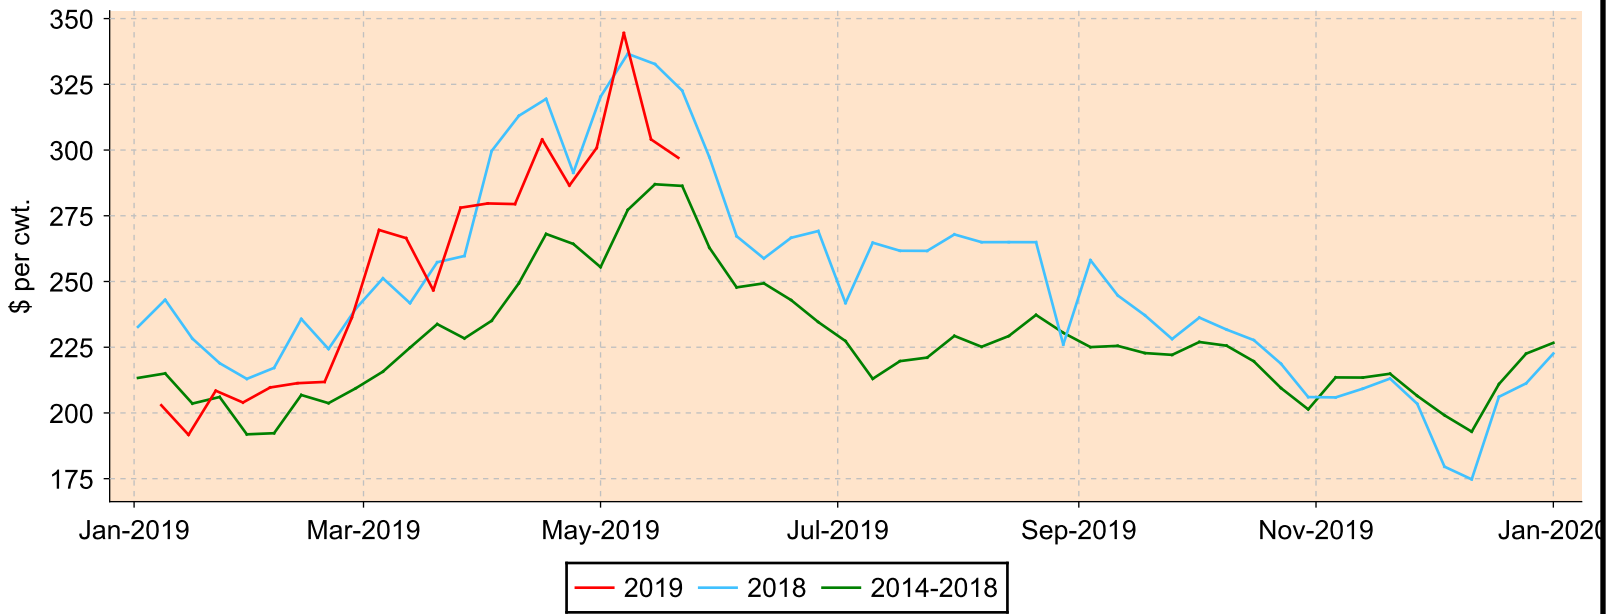

Lambs 95-109 lbs.

All sales from all reporting markets

Average Weekly Price

Weekly Volume