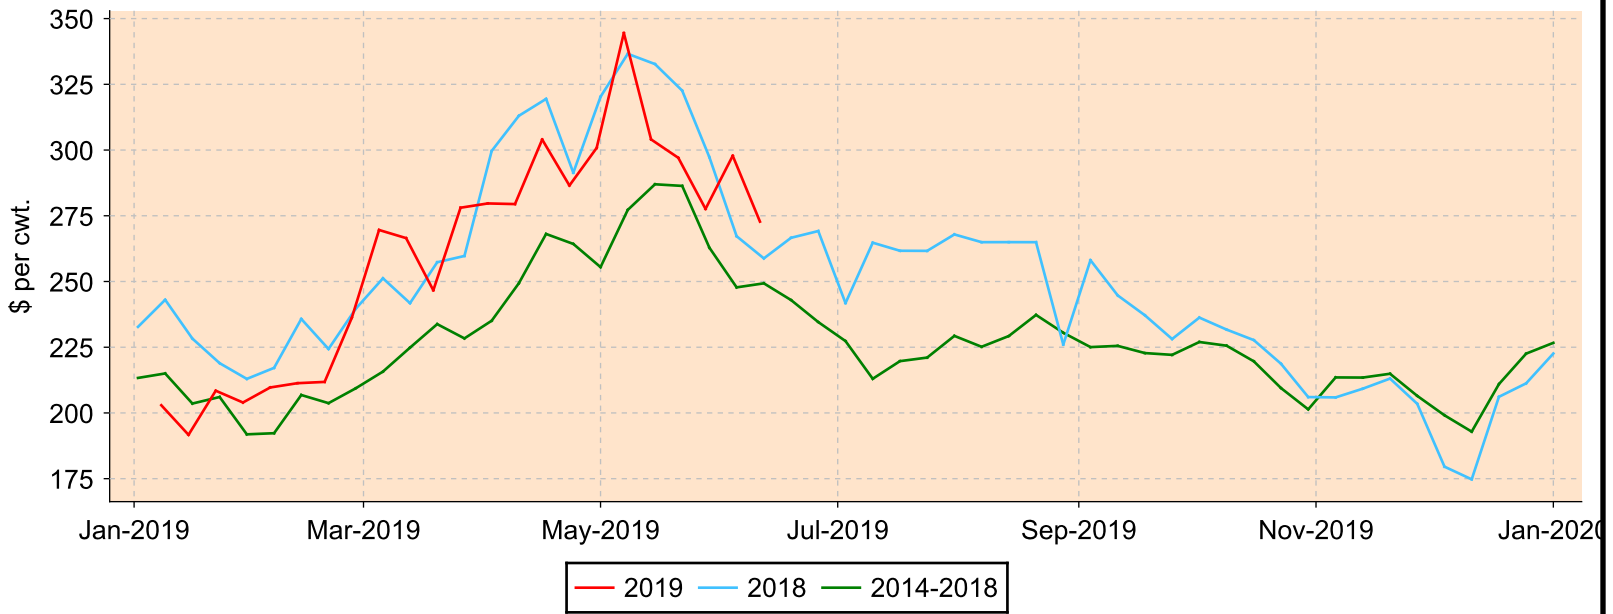

Lambs 95-109 lbs.

All sales from all reporting markets

Average Weekly Price

Weekly Volume