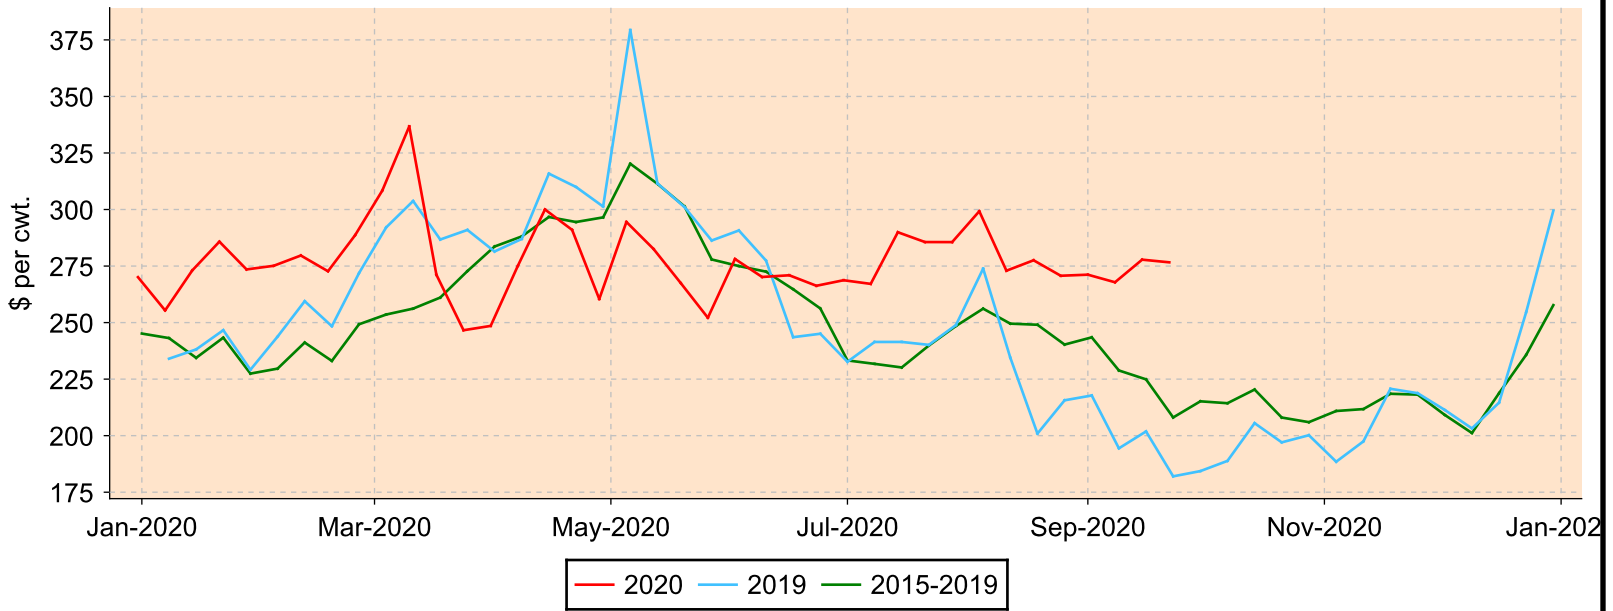

Lambs 80-94 lbs.

All sales from all reporting markets

Average Weekly Price

Weekly Volume