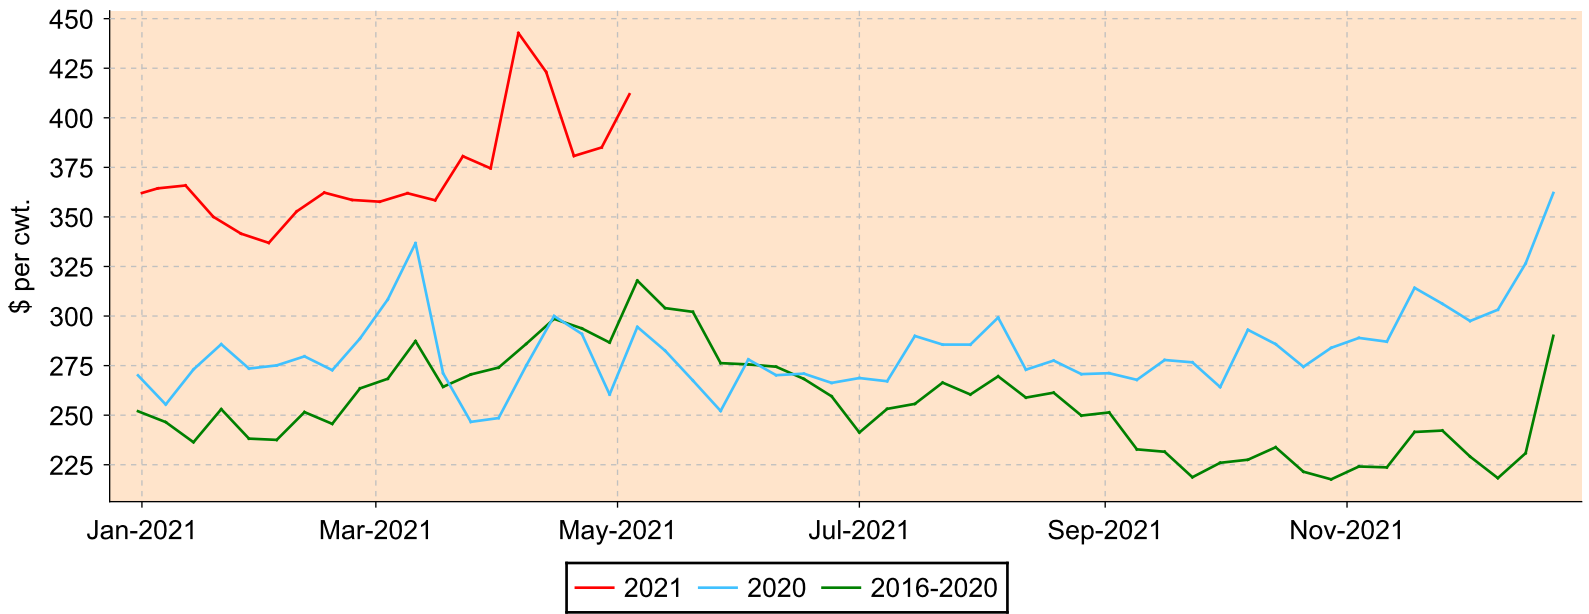

Lambs 80-94 lbs.

All sales from all reporting markets

Average Weekly Price

Weekly Volume