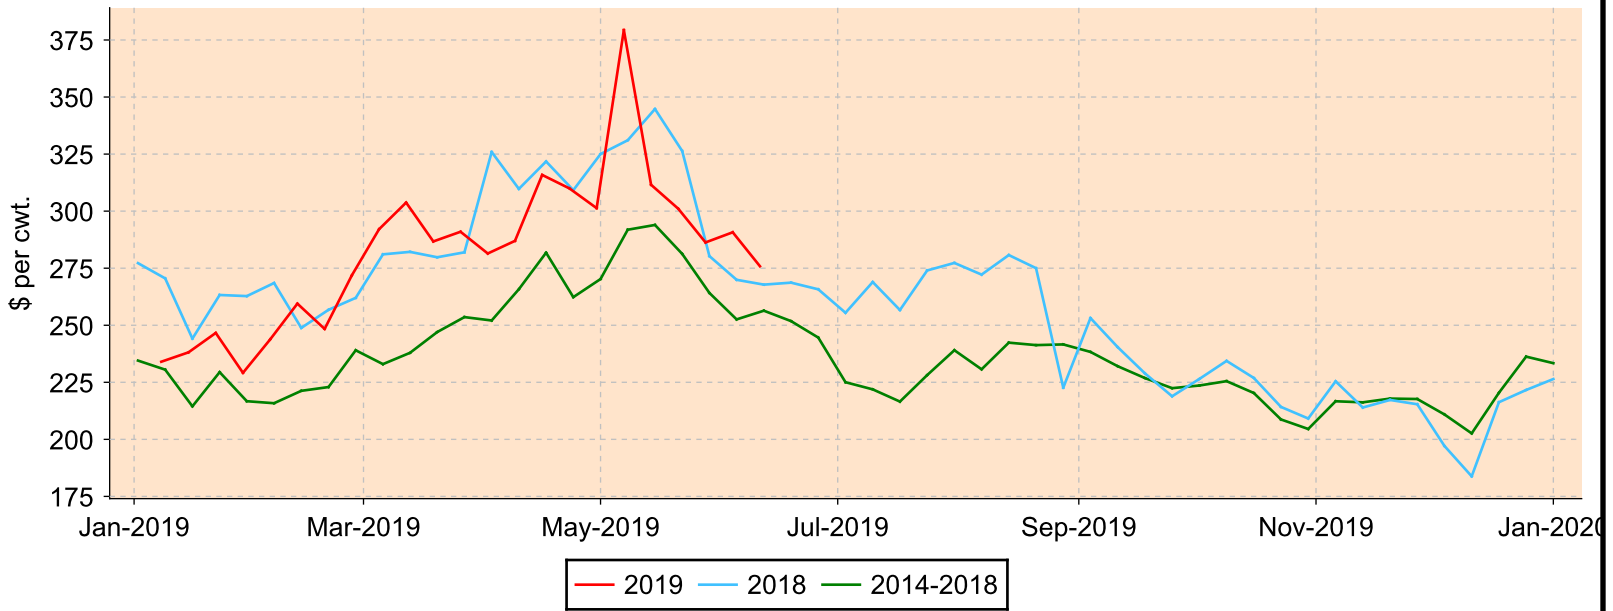

Lambs 80-94 lbs.

All sales from all reporting markets

Average Weekly Price

Weekly Volume