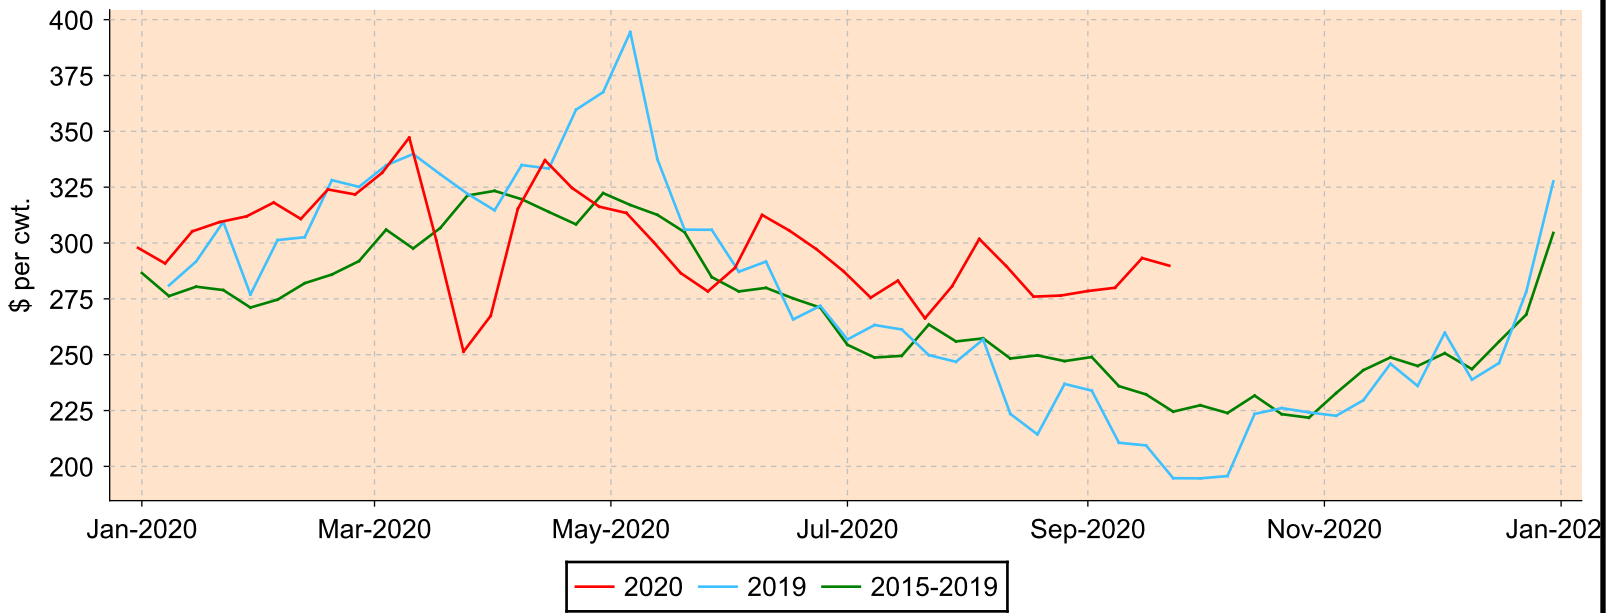

Lambs 65-79 lbs.

All sales from all reporting markets

Average Weekly Price

Weekly Volume