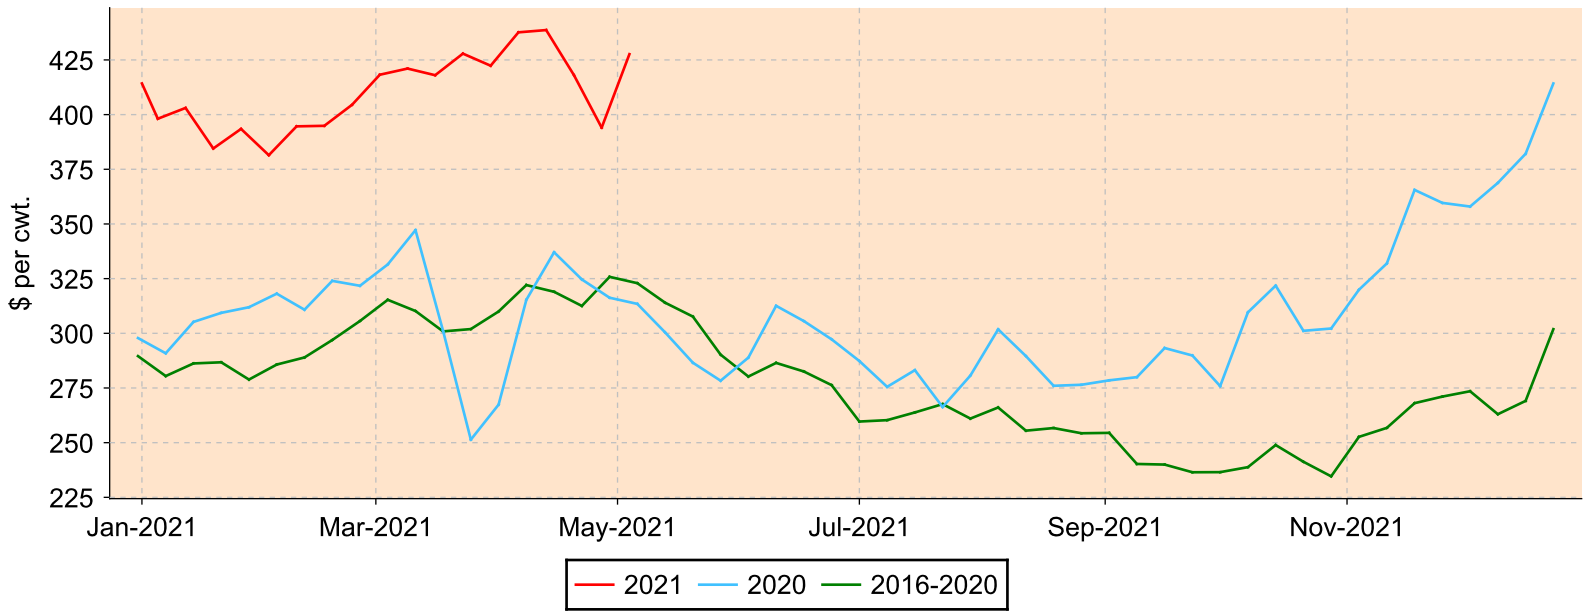

Lambs 65-79 lbs.

All sales from all reporting markets

Average Weekly Price

Weekly Volume